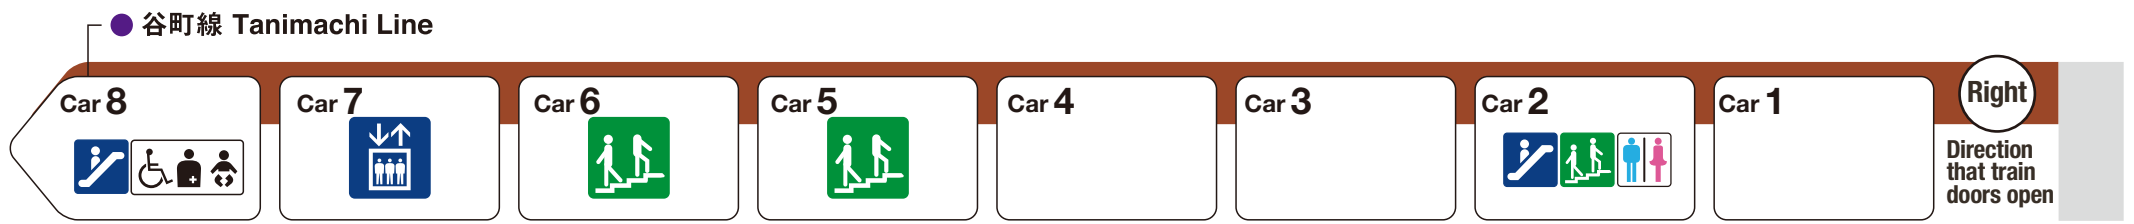

\*1 ♿ indicates a space designated for wheelchairs and strollers.

For Ogimachi

Elevator   
 Escalator   
 Stairs   
 Toilet   
 Wheelchair accessible toilet   
 Family/multipurpose toilet

Indicates an escalator that leads towards an exit from the platform.