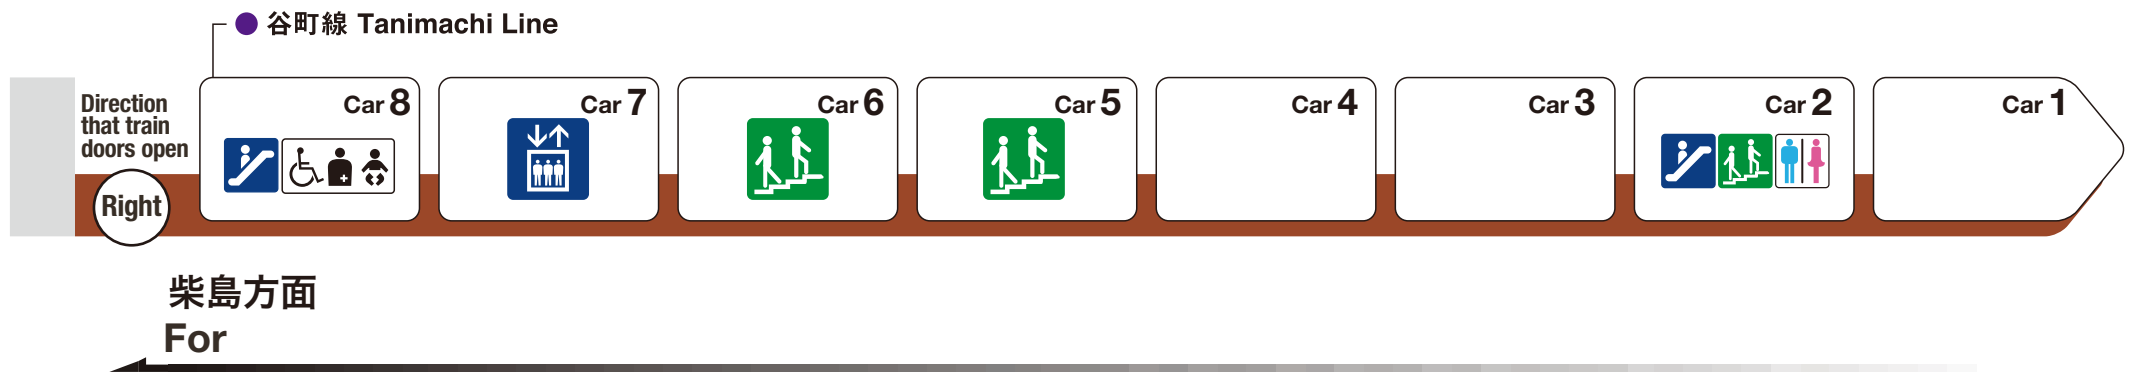

\*1 ♿ indicates a space designated for wheelchairs and strollers.

For Ogimachi

Elevator   
 Escalator   
 Stairs   
 Toilet   
 Wheelchair accessible toilet   
 Family/multipurpose toilet

Indicates an escalator that leads towards an exit from the platform.