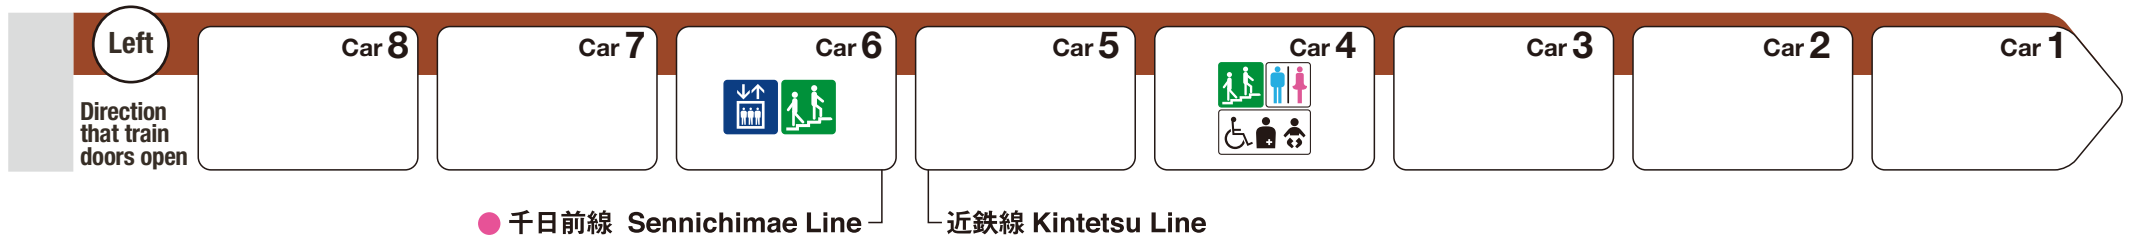

*1 ♿ indicates a space designated for wheelchairs and strollers.

For Minamimorimachi

For Tenjimbashisuji 6-chome

Indicates an escalator that leads towards an exit from the platform.