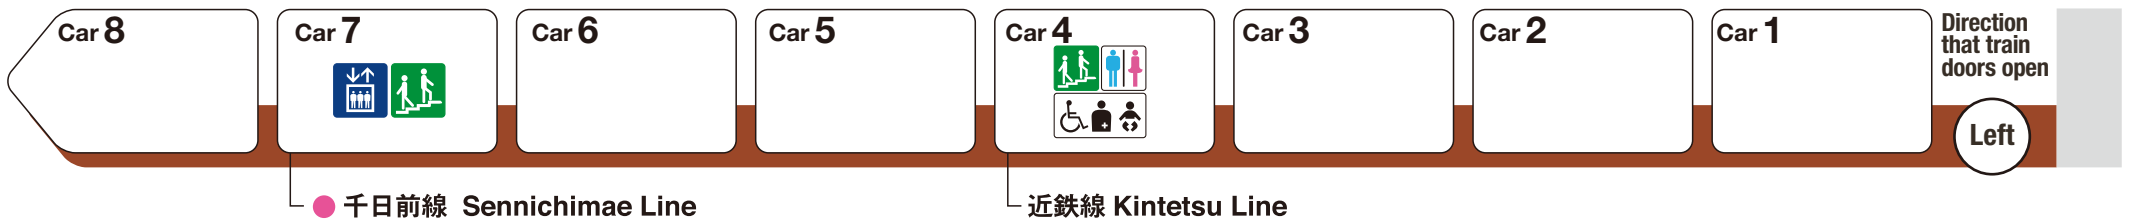

*1 ♿ indicates a space designated for wheelchairs and strollers.

For Minamimorimachi

For Tenjimbashisuji 6-chome

Indicates an escalator that leads towards an exit from the platform.