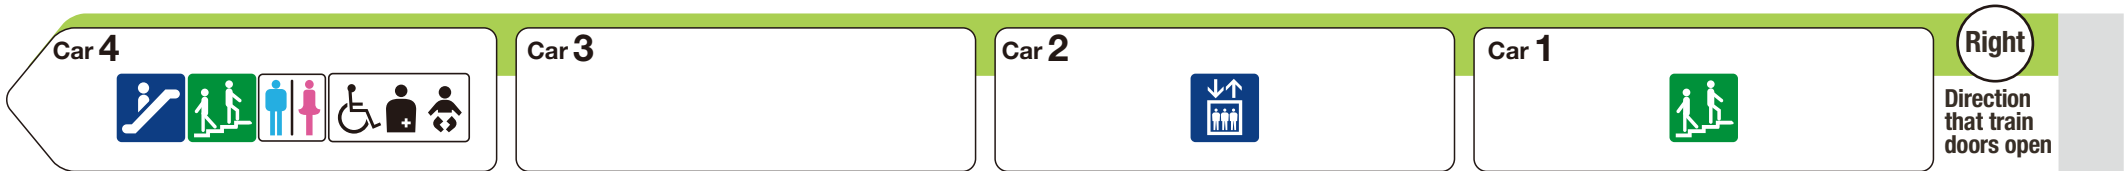

\*1 ♿ indicates a space designated for wheelchairs and strollers.

For Tsurumi-ryokuchi

For Imafuku-Tsurumi

-  Elevator
-  Escalator
-  Stairs
-  Toilet
-  Wheelchair accessible toilet
-  Family/multipurpose toilet

Indicates an escalator that leads towards an exit from the platform.