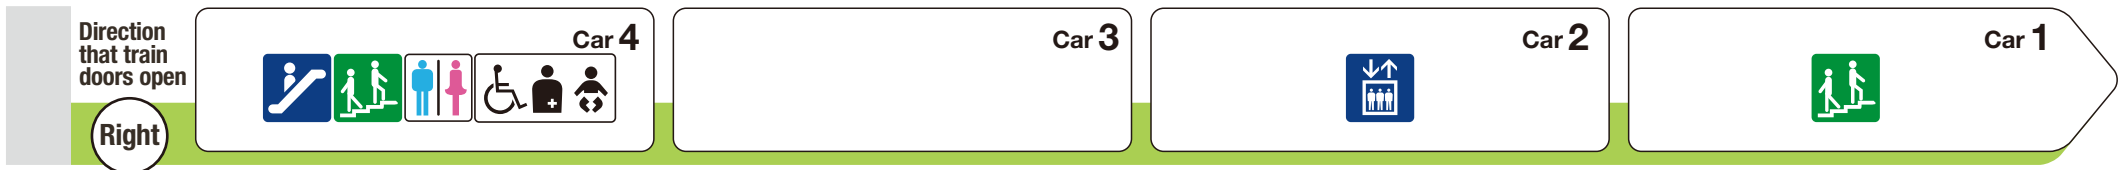

\*1 ♿ indicates a space designated for wheelchairs and strollers.

For Tsurumi-ryokuchi

For Imafuku-Tsurumi

-  Elevator
-  Escalator
-  Stairs
-  Toilet
-  Wheelchair accessible toilet
-  Family/multipurpose toilet

Indicates an escalator that leads towards an exit from the platform.