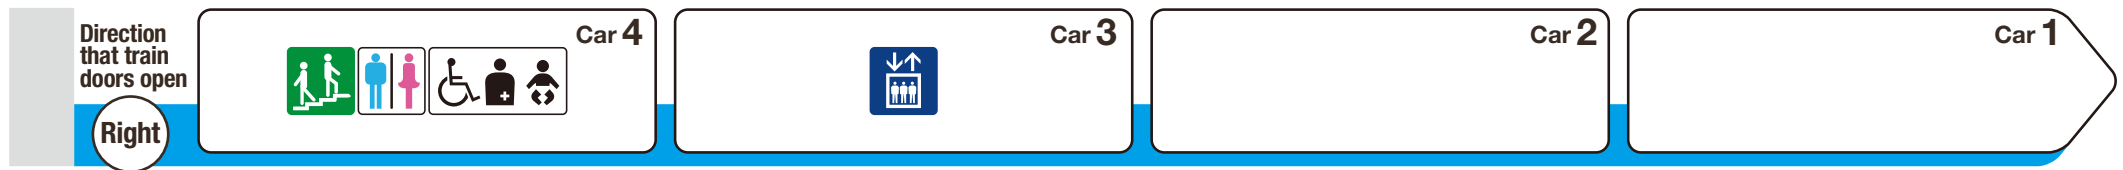

\*1 indicates a space designated for wheelchairs and strollers.

\*2 Space designated for wheelchairs may not be available on some train cars.

For Nanko-higashi

For Port Town-higashi

Elevator

Escalator

Stairs

Toilet

Wheelchair accessible toilet

Family/multipurpose toilet

Indicates an escalator that leads towards an exit from the platform.