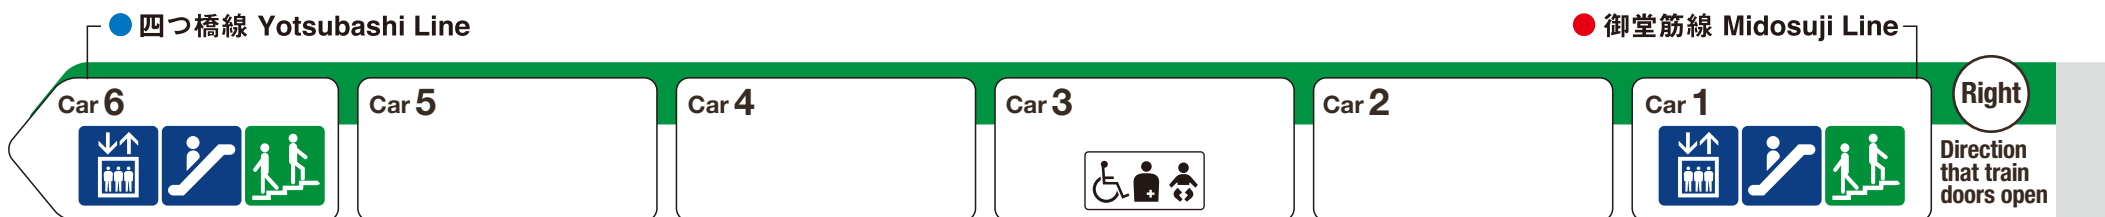

*1 ♿ indicates a space designated for wheelchairs and strollers.

For Sakaisuji-Hommachi

For Awaza

Indicates an escalator that leads towards an exit from the platform.