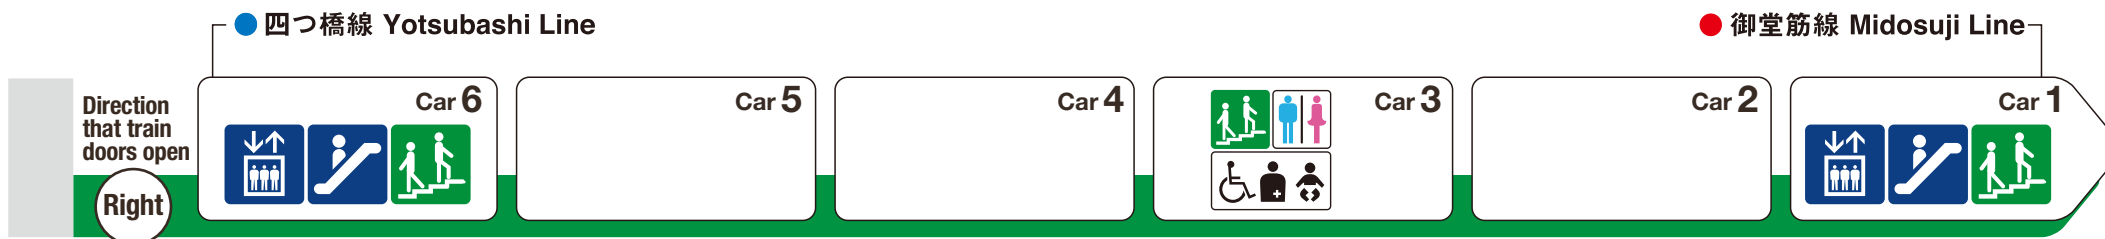

*1 ♿ indicates a space designated for wheelchairs and strollers.

For Sakaisuji-Hommachi

For Awaza

Indicates an escalator that leads towards an exit from the platform.