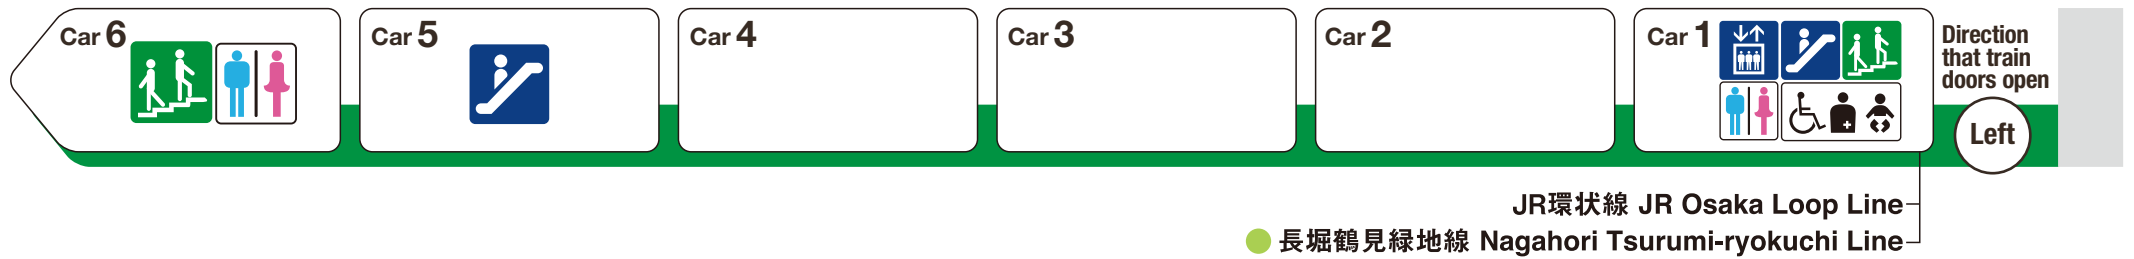

*1 ♿ indicates a space designated for wheelchairs and strollers.

For Midoribashi

For Tanimachi 4-chome

Elevator

Escalator

Stairs

Toilet

Wheelchair accessible toilet

Family/multipurpose toilet

Indicates an escalator that leads towards an exit from the platform.