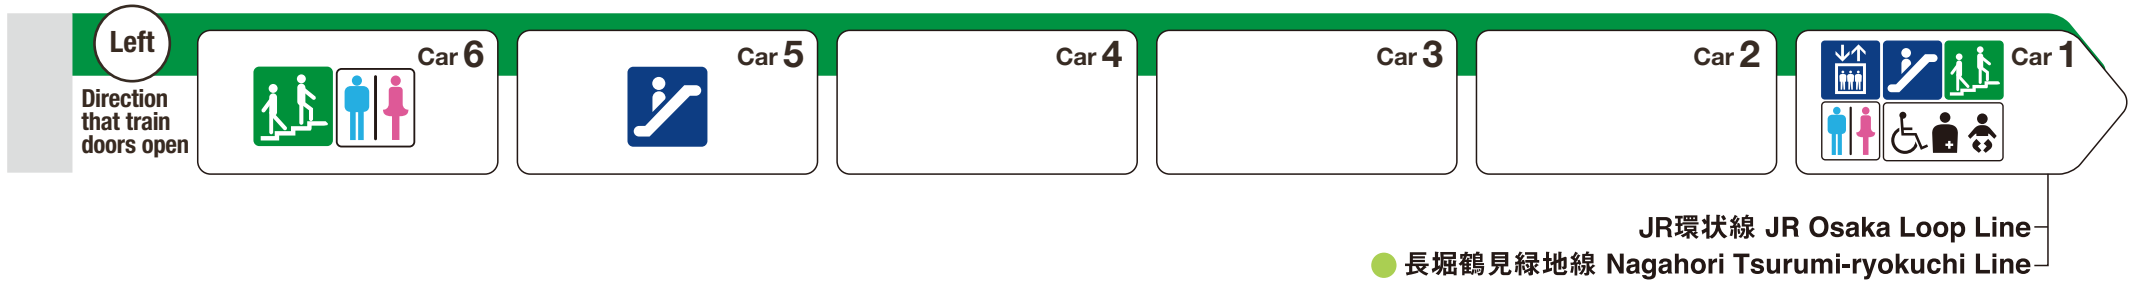

*1 ♿ indicates a space designated for wheelchairs and strollers.

For Midoribashi

For Tanimachi 4-chome

Elevator

Escalator

Stairs

Toilet

Wheelchair accessible toilet

Family/multipurpose toilet

Indicates an escalator that leads towards an exit from the platform.