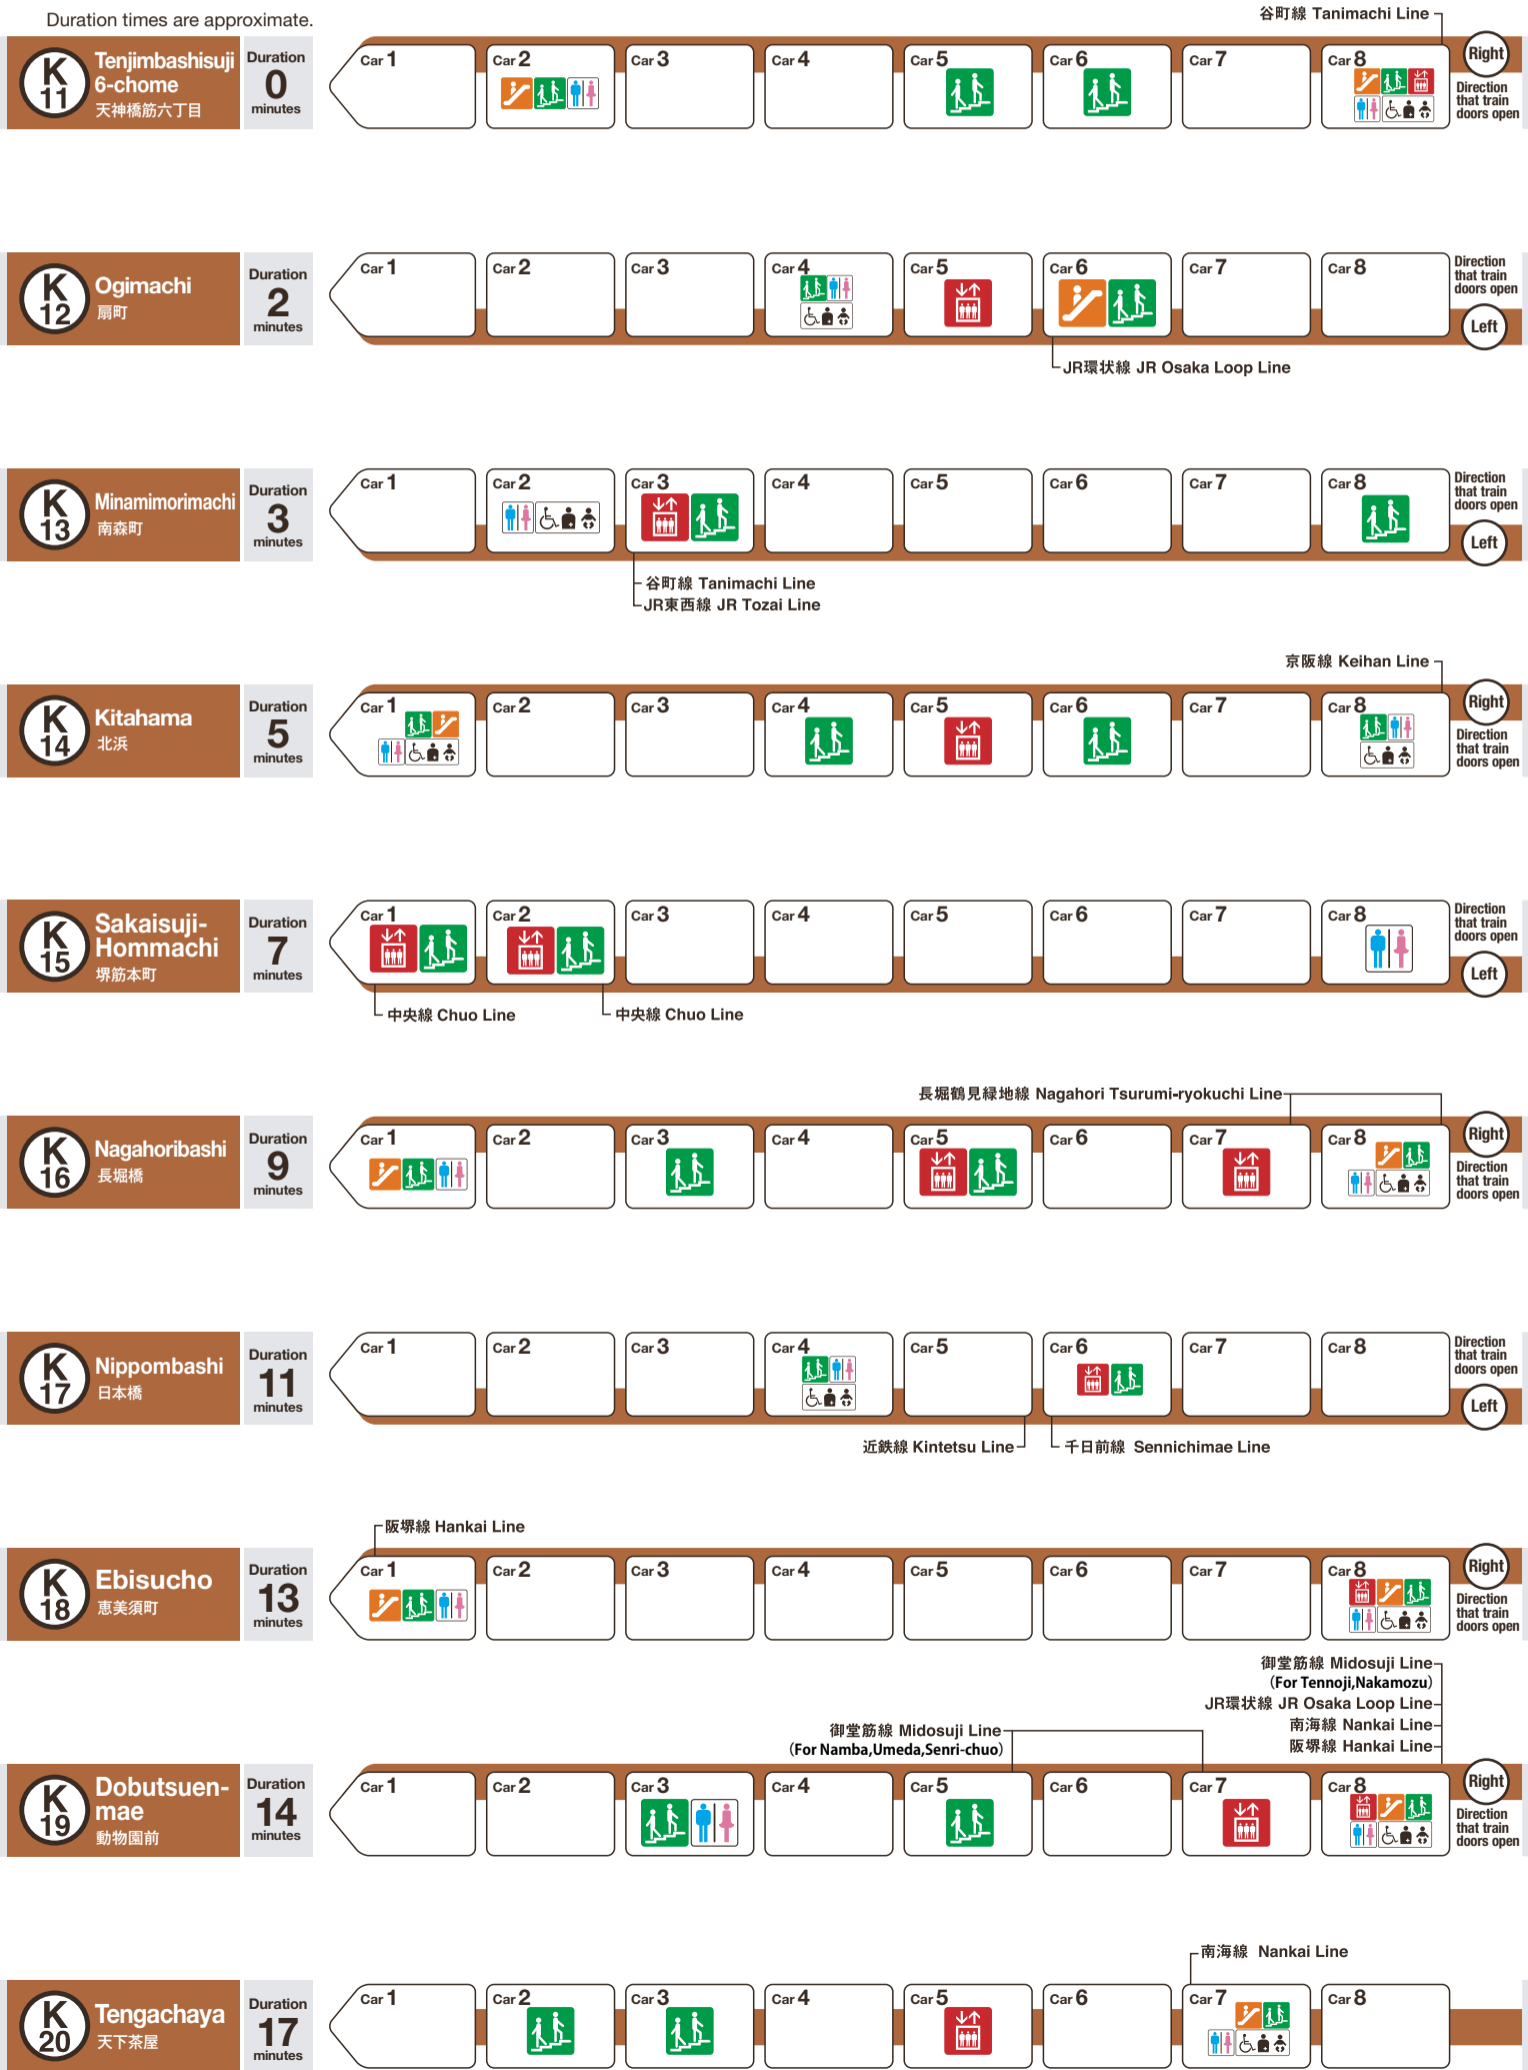

For Tengachaya

天下茶屋方面

*1 ♿ indicates a space designated for wheelchairs. * Space designated for wheelchairs may be different.

*This diagram shows the location of nearby facilities based on where the train stops. Some facilities may not be available due to construction or inspection.

As of January 1, 2017

Duration times are approximate.

Direction that train doors open changes depending on the train.