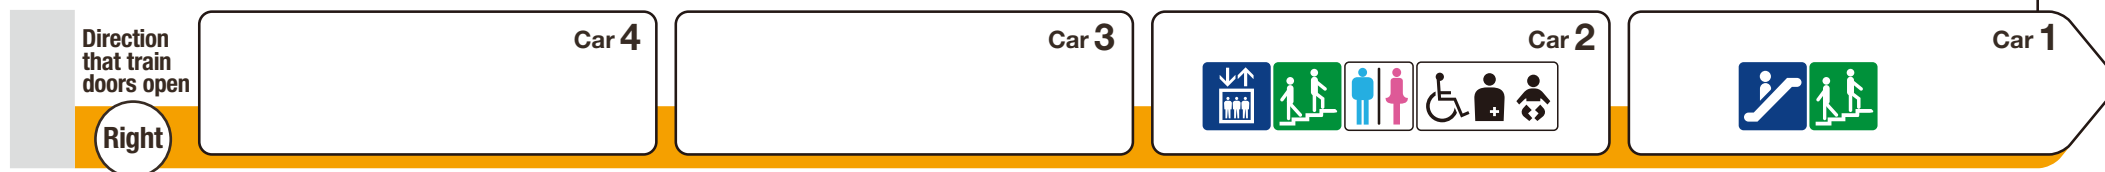

*1 indicates a space designated for wheelchairs and strollers.

For Shigino

● 長堀鶴見緑地線 Nagahori Tsurumi-ryokuchi Line

For Sekime-Seiiku

● 長堀鶴見緑地線 Nagahori Tsurumi-ryokuchi Line