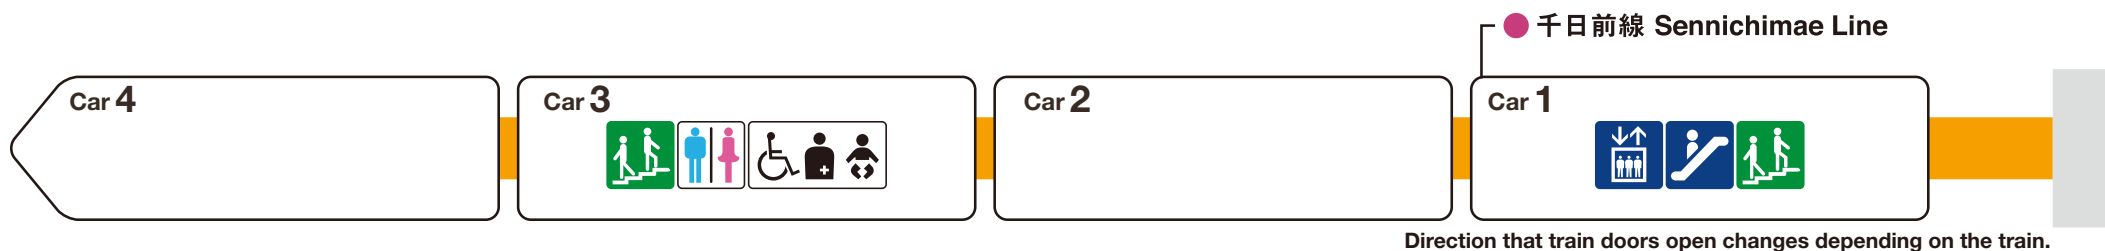

\*1 indicates a space designated for wheelchairs and strollers.

This station is the last stop.

Direction that train doors open changes depending on the train.

For Midoribashi

Direction that train doors open changes depending on the train.

Elevator   
 Escalator   
 Stairs   
 Toilet   
 Wheelchair accessible toilet   
 Family/multipurpose toilet

Indicates an escalator that leads towards an exit from the platform.