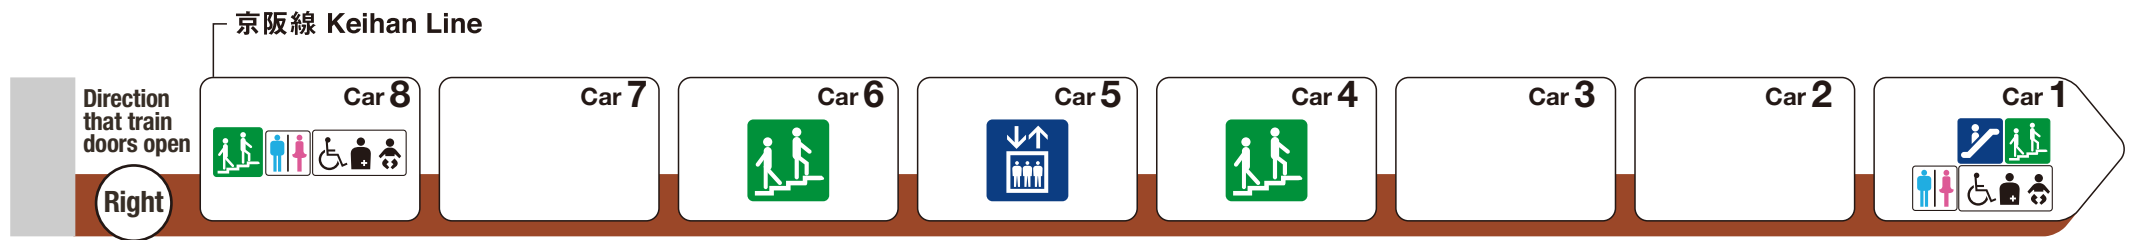

*1 ♿ indicates a space designated for wheelchairs and strollers.

For Sakaisuji-Hommachi

For Minamimorimachi

Elevator
 Escalator
 Stairs
 Toilet
 Wheelchair accessible toilet
 Family/multipurpose toilet

Indicates an escalator that leads towards an exit from the platform.