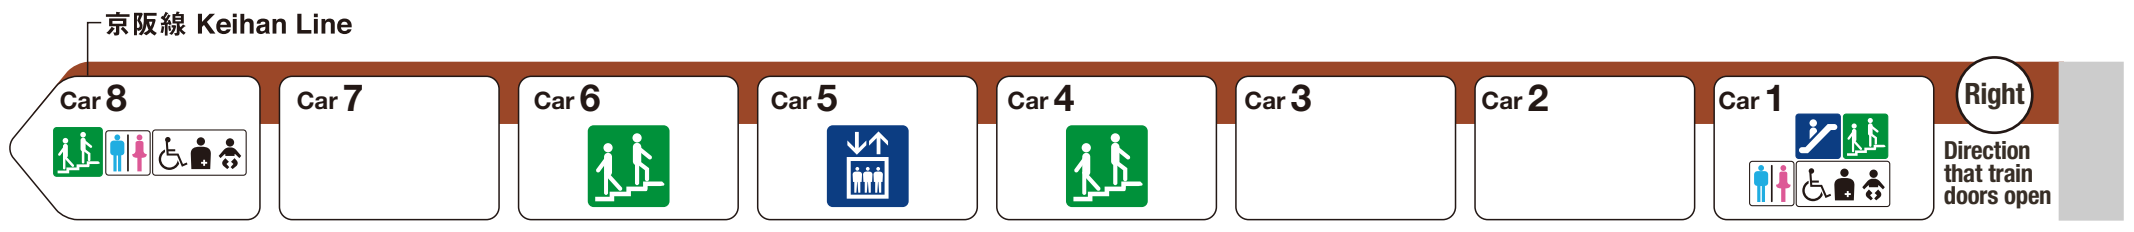

*1 ♿ indicates a space designated for wheelchairs and strollers.

For Sakaisuji-Hommachi

For Minamimorimachi

Elevator
 Escalator
 Stairs
 Toilet
 Wheelchair accessible toilet
 Family/multipurpose toilet

Indicates an escalator that leads towards an exit from the platform.