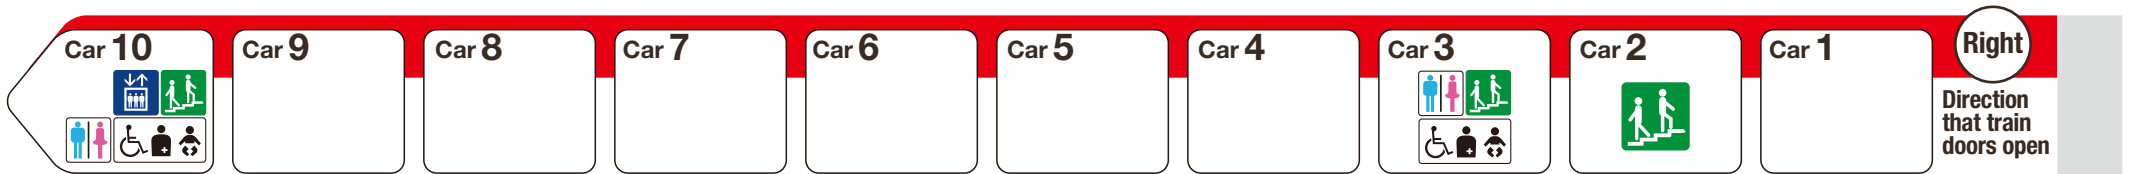

\*1 indicates a space designated for wheelchairs and strollers.

\*2 All day during the week

For Shin-Osaka

For Esaka

Elevator

Escalator

Stairs

Toilet

Wheelchair accessible toilet

Family/multipurpose toilet

Indicates an escalator that leads towards an exit from the platform.