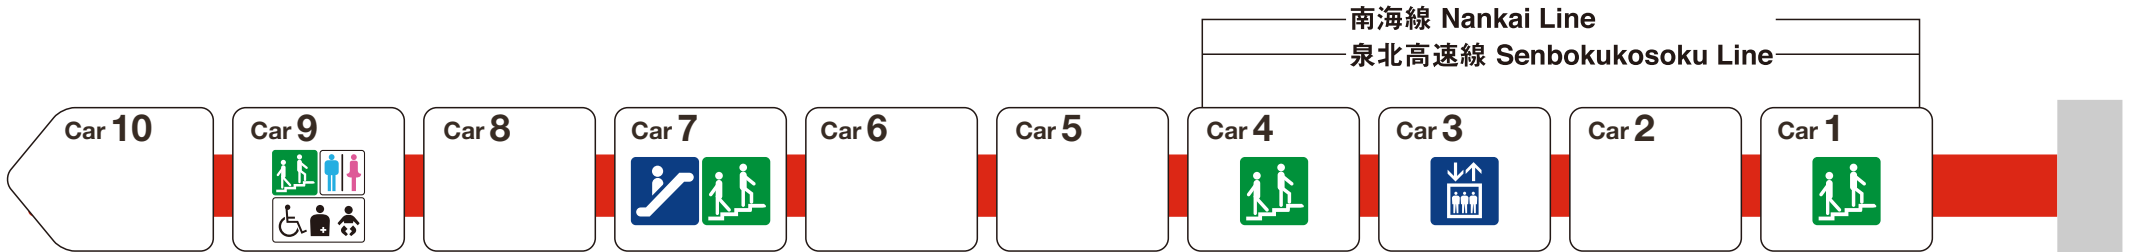

*1 ♿ indicates a space designated for wheelchairs and strollers.

*2 All day during the week

This station is the last stop.

Direction that train doors open changes depending on the train.

For Shinkanaoka

Direction that train doors open changes depending on the train.

Indicates an escalator that leads towards an exit from the platform.