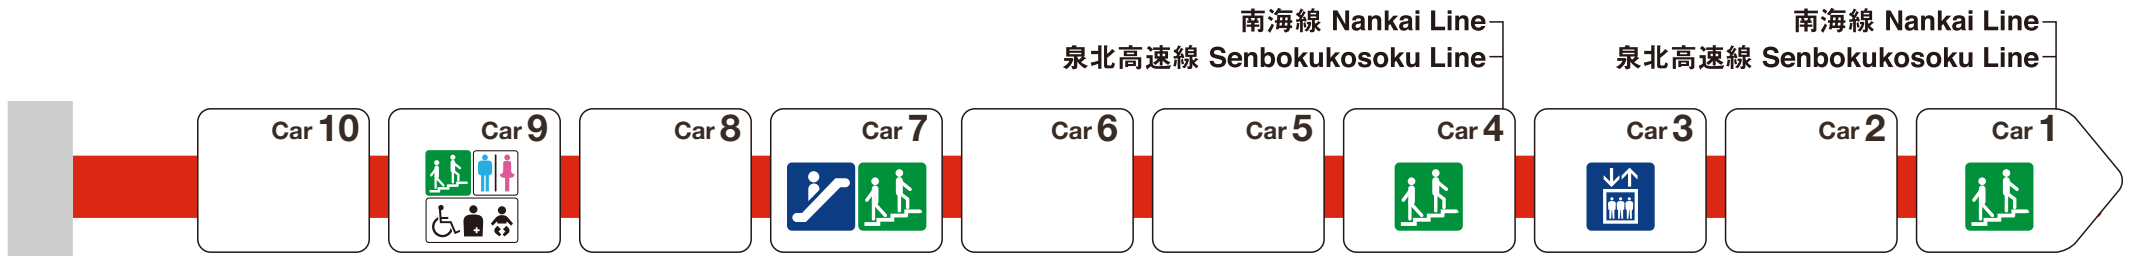

*1 ♿ indicates a space designated for wheelchairs and strollers.

*2 All day during the week

This station is the last stop.

Direction that train doors open changes depending on the train.

For Shinkanaoka

Direction that train doors open changes depending on the train.

Indicates an escalator that leads towards an exit from the platform.