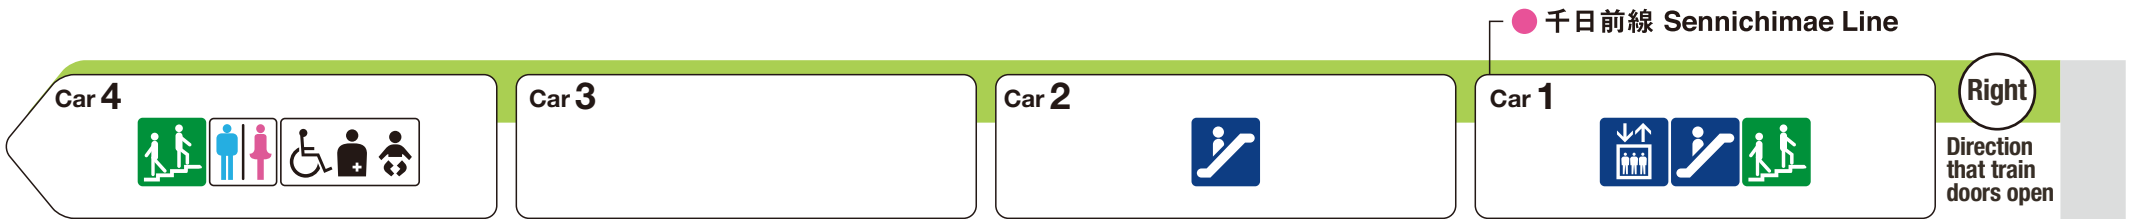

*1 ♿ indicates a space designated for wheelchairs and strollers.

For Nishiohashi

For Dome-mae Chiyozaki

-  Elevator
-  Escalator
-  Stairs
-  Toilet
-  Wheelchair accessible toilet
-  Family/multipurpose toilet

Indicates an escalator that leads towards an exit from the platform.