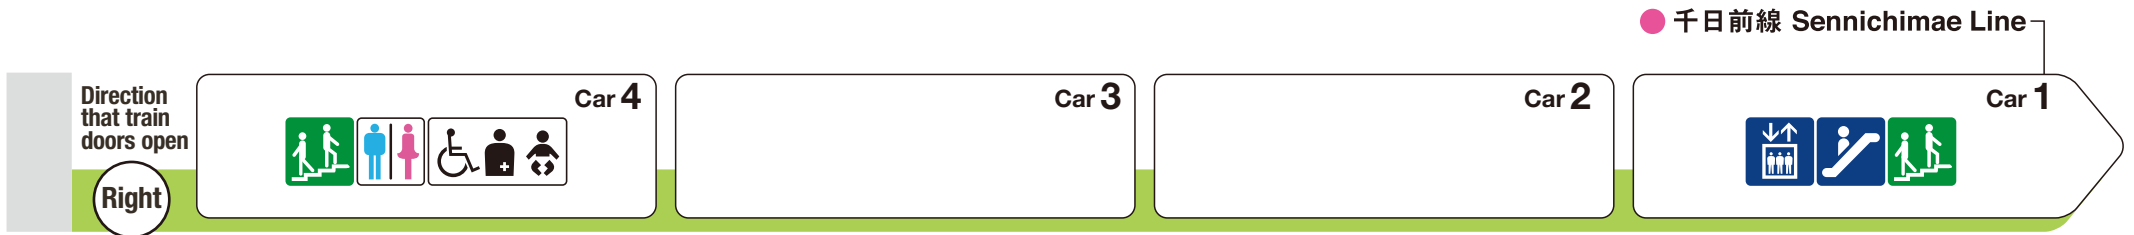

*1 ♿ indicates a space designated for wheelchairs and strollers.

For Nishiohashi

For Dome-mae Chiyozaki

-  Elevator
-  Escalator
-  Stairs
-  Toilet
-  Wheelchair accessible toilet
-  Family/multipurpose toilet

Indicates an escalator that leads towards an exit from the platform.