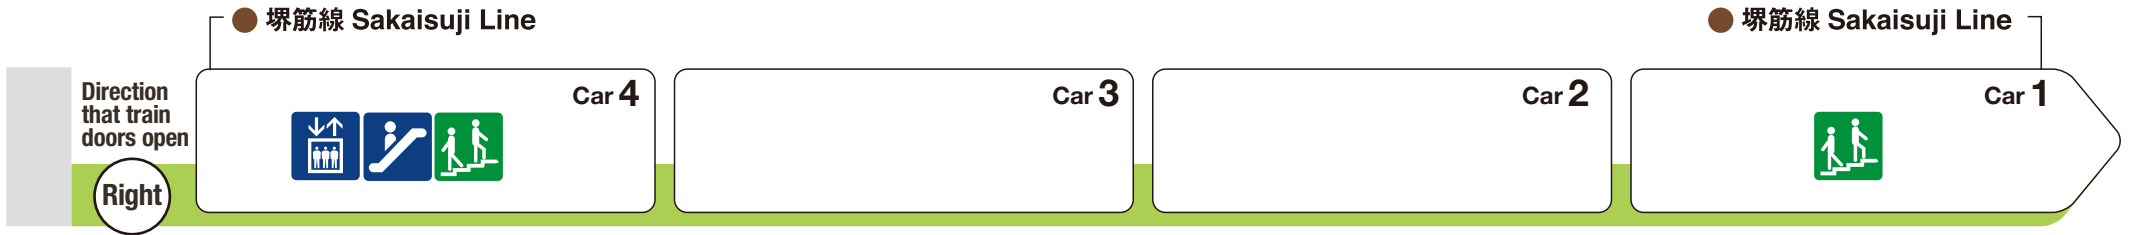

\*1 ♿ indicates a space designated for wheelchairs and strollers.

For Matsuyamachi

For Shinsaibashi

Indicates an escalator that leads towards an exit from the platform.