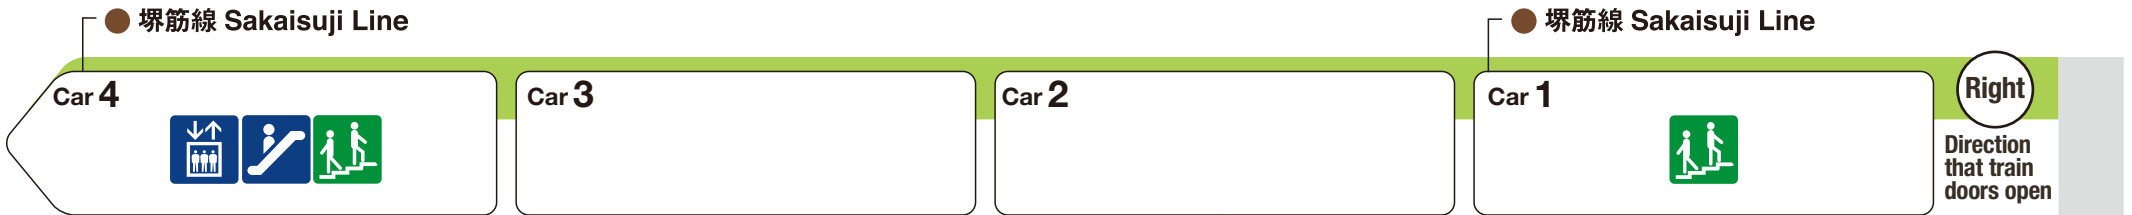

\*1 ♿ indicates a space designated for wheelchairs and strollers.

For Matsuyamachi

For Shinsaibashi

Indicates an escalator that leads towards an exit from the platform.