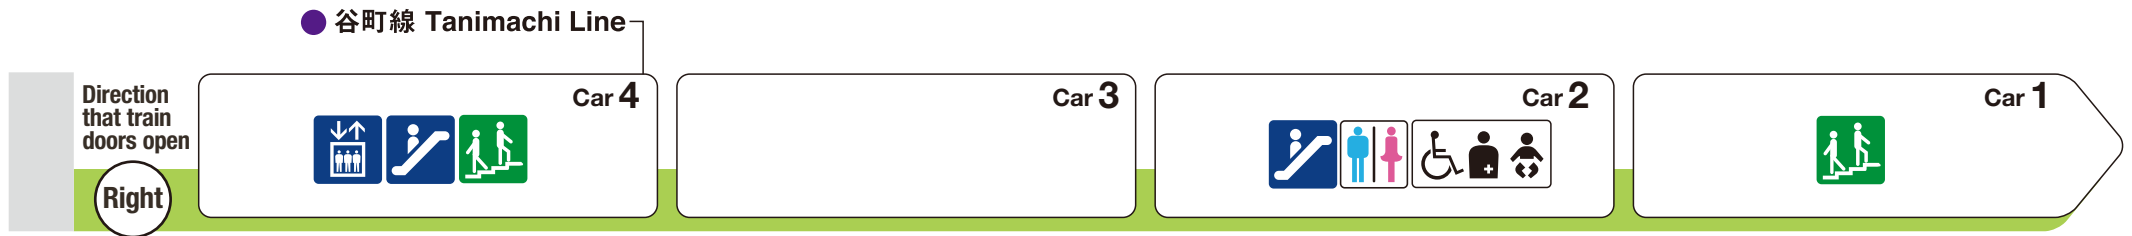

*1 ♿ indicates a space designated for wheelchairs and strollers.

For Tamatsukuri

For Matsuyamachi

Elevator
 Escalator
 Stairs
 Toilet
 Wheelchair accessible toilet
 Family/multipurpose toilet

Indicates an escalator that leads towards an exit from the platform.