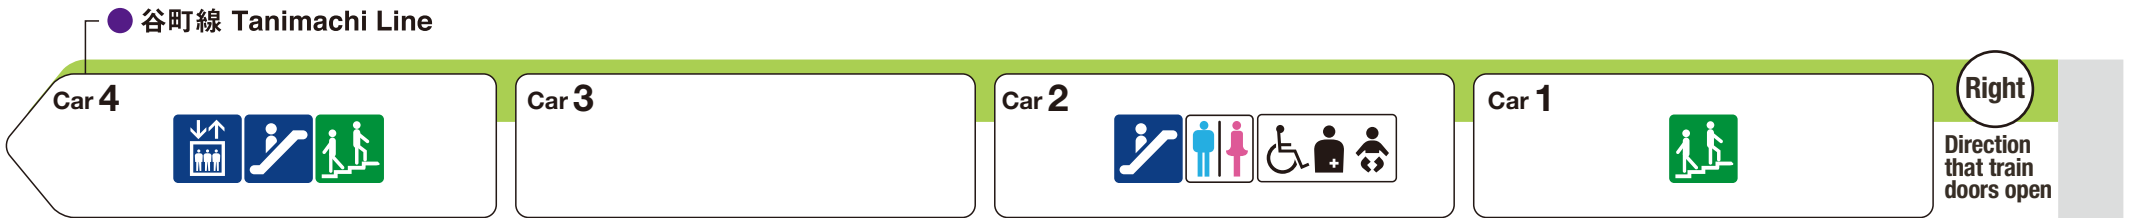

*1 ♿ indicates a space designated for wheelchairs and strollers.

For Tamatsukuri

For Matsuyamachi

Elevator
 Escalator
 Stairs
 Toilet
 Wheelchair accessible toilet
 Family/multipurpose toilet

Indicates an escalator that leads towards an exit from the platform.