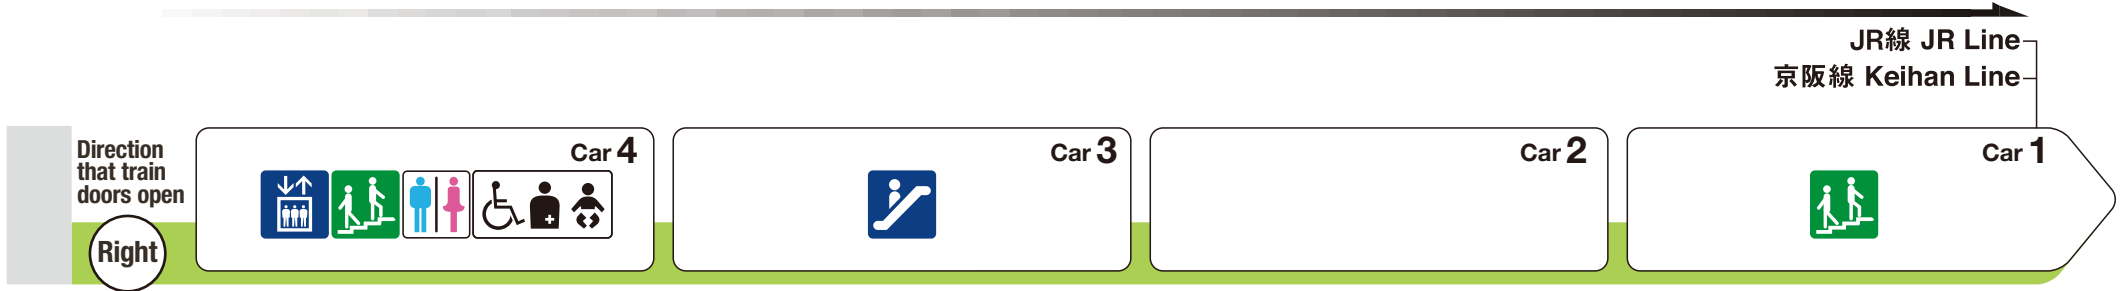

\*1 indicates a space designated for wheelchairs and strollers.

### For Gamo 4-chome

### For Osaka Business Park

- Elevator
- Escalator
- Stairs
- Toilet
- Wheelchair accessible toilet
- Family/multipurpose toilet

Indicates an escalator that leads towards an exit from the platform.