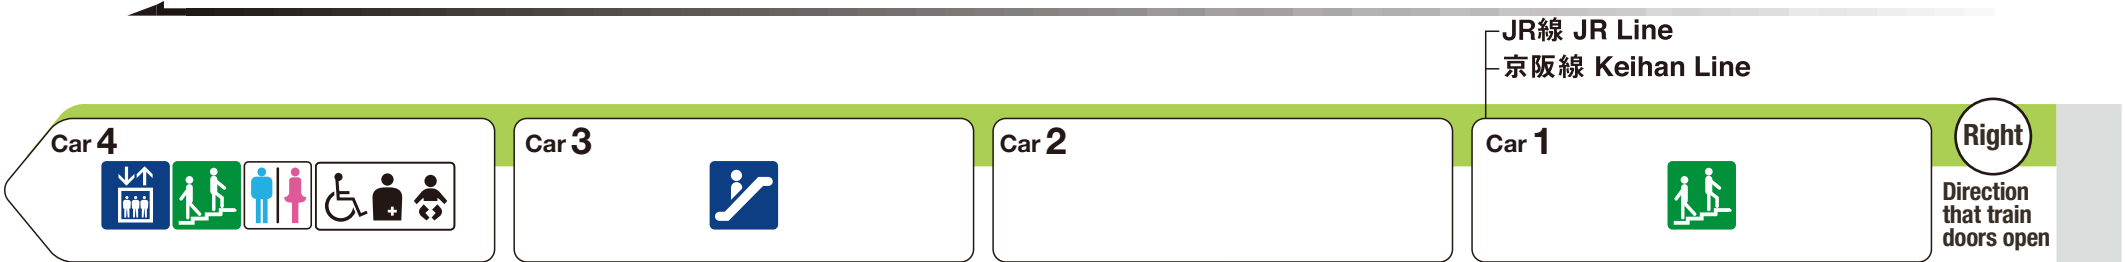

\*1 indicates a space designated for wheelchairs and strollers.

### For Gamo 4-chome

### For Osaka Business Park

- Elevator
- Escalator
- Stairs
- Toilet
- Wheelchair accessible toilet
- Family/multipurpose toilet

Indicates an escalator that leads towards an exit from the platform.