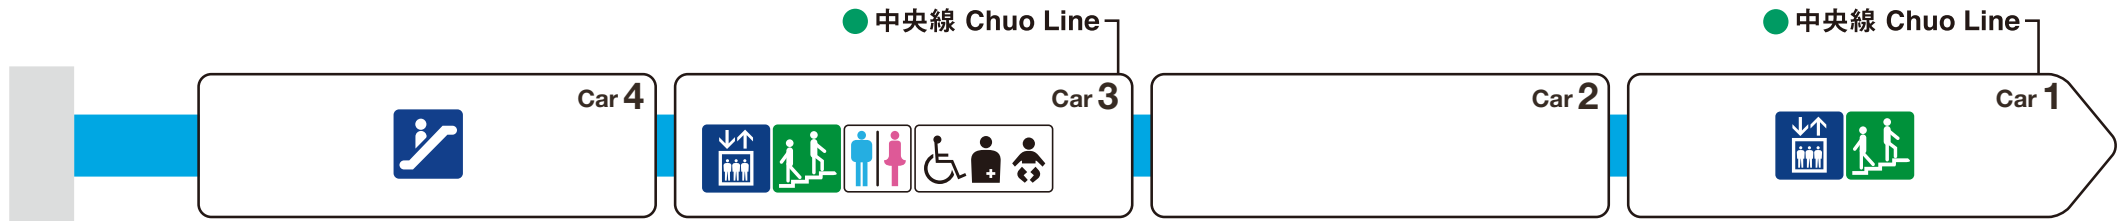

*1 indicates a space designated for wheelchairs and strollers.

*2 Space designated for wheelchairs may not be available on some train cars.

For Trade Center-mae

Direction that train doors open changes depending on the train.

This station is the last stop.

Direction that train doors open changes depending on the train.

Elevator

Escalator

Stairs

Toilet

Wheelchair accessible toilet

Family/multipurpose toilet

Indicates an escalator that leads towards an exit from the platform.