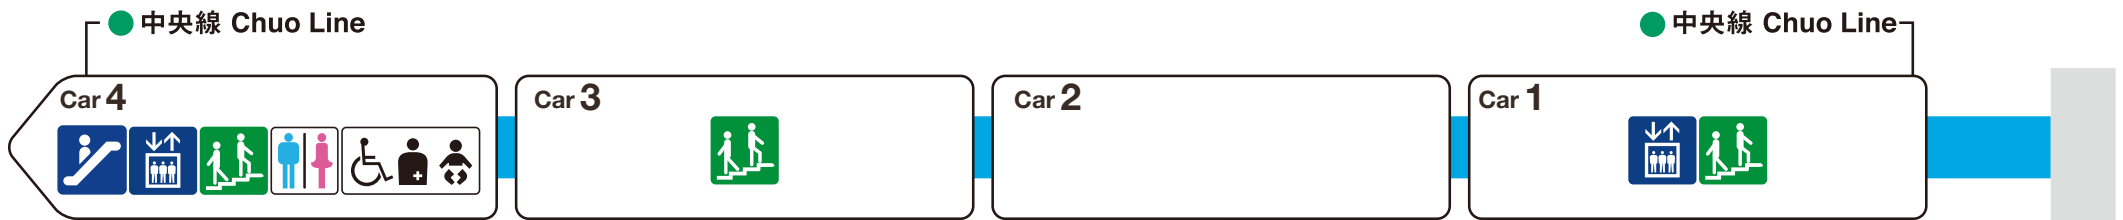

*1 indicates a space designated for wheelchairs and strollers.

*2 Space designated for wheelchairs may not be available on some train cars.

For Trade Center-mae

Direction that train doors open changes depending on the train.

This station is the last stop.

Direction that train doors open changes depending on the train.

Elevator

Escalator

Stairs

Toilet

Wheelchair accessible toilet

Family/multipurpose toilet

Indicates an escalator that leads towards an exit from the platform.