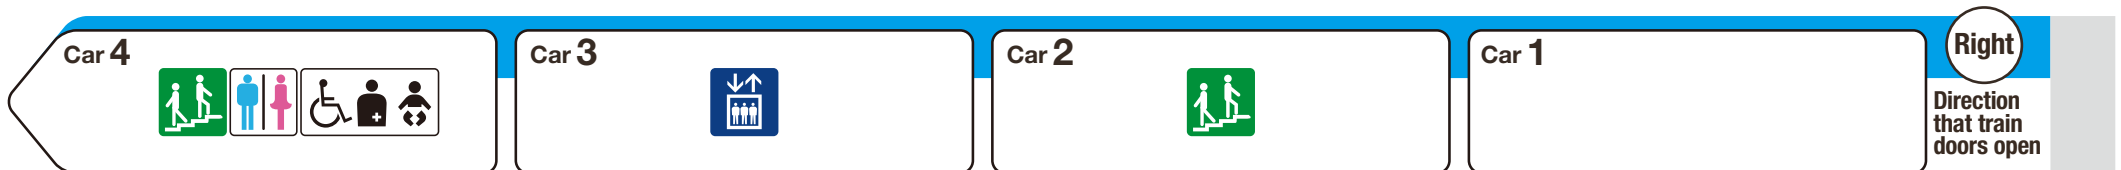

*1 indicates a space designated for wheelchairs and strollers.

*2 Space designated for wheelchairs may not be available on some train cars.

For Port Town-nishi

For Trade Center-mae

Elevator

Escalator

Stairs

Toilet

Wheelchair accessible toilet

Family/multipurpose toilet

Indicates an escalator that leads towards an exit from the platform.