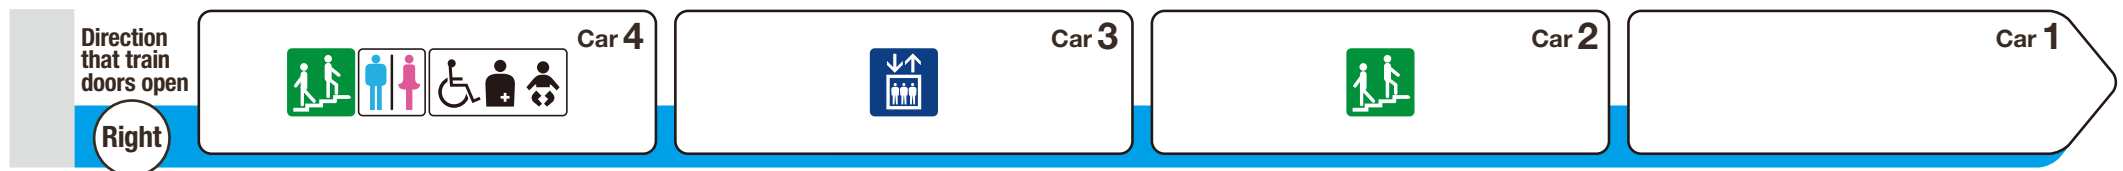

*1 indicates a space designated for wheelchairs and strollers.

*2 Space designated for wheelchairs may not be available on some train cars.

For Port Town-nishi

For Trade Center-mae

Elevator

Escalator

Stairs

Toilet

Wheelchair accessible toilet

Family/multipurpose toilet

Indicates an escalator that leads towards an exit from the platform.