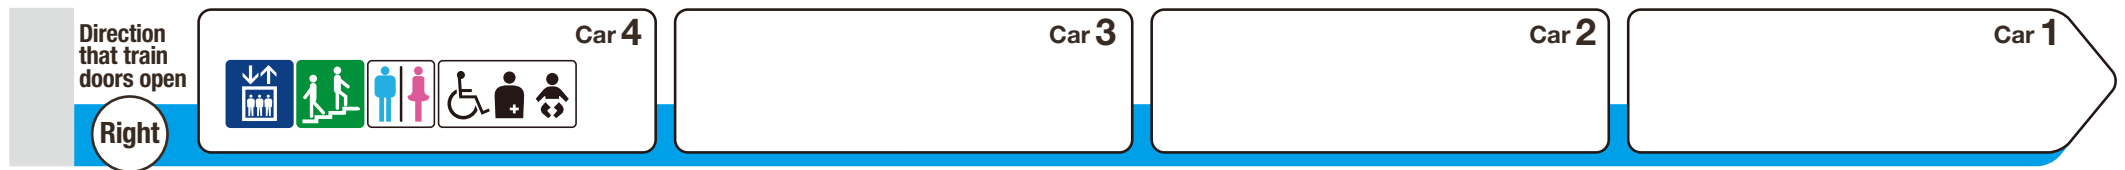

*1 indicates a space designated for wheelchairs and strollers.

*2 Space designated for wheelchairs may not be available on some train cars.

For Port Town-higashi

For Nakafuto

Elevator

Escalator

Stairs

Toilet

Wheelchair accessible toilet

Family/multipurpose toilet

Indicates an escalator that leads towards an exit from the platform.