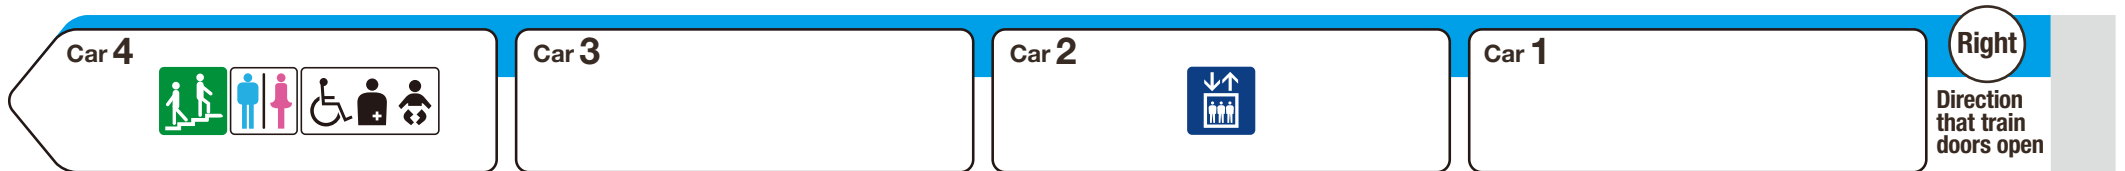

*1 indicates a space designated for wheelchairs and strollers.

*2 Space designated for wheelchairs may not be available on some train cars.

For Nanko-guchi

For Ferry Terminal

Elevator

Escalator

Stairs

Toilet

Wheelchair accessible toilet

Family/multipurpose toilet

Indicates an escalator that leads towards an exit from the platform.