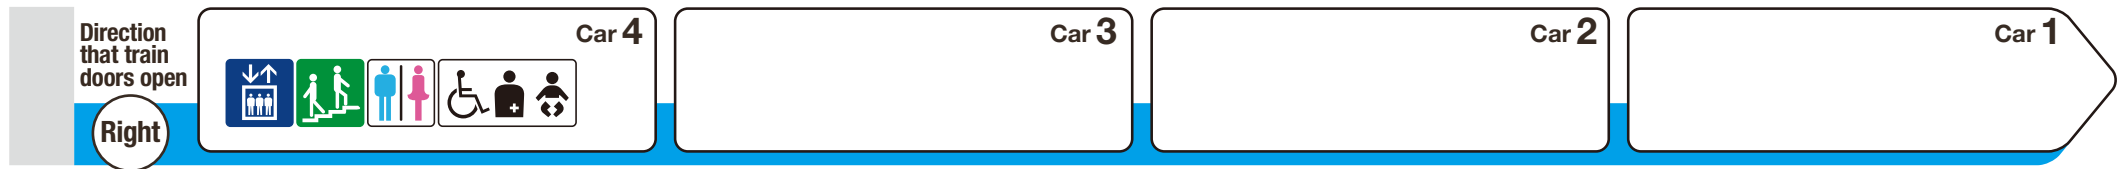

*1 indicates a space designated for wheelchairs and strollers.

*2 Space designated for wheelchairs may not be available on some train cars.

For Nanko-guchi

For Ferry Terminal

Elevator

Escalator

Stairs

Toilet

Wheelchair accessible toilet

Family/multipurpose toilet

Indicates an escalator that leads towards an exit from the platform.