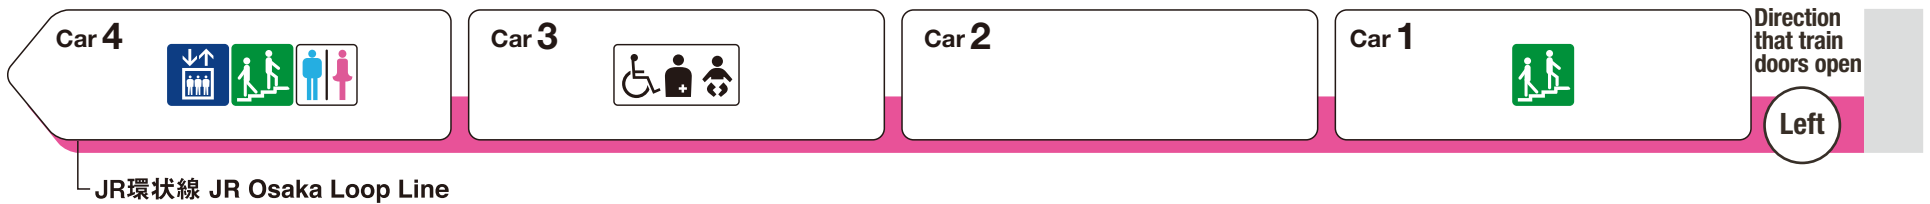

*1 indicates a space designated for wheelchairs and strollers.

For Awaza

For Nodahanshin

Elevator

Escalator

Stairs

Toilet

Wheelchair accessible toilet

Family/multipurpose toilet

Indicates an escalator that leads towards an exit from the platform.