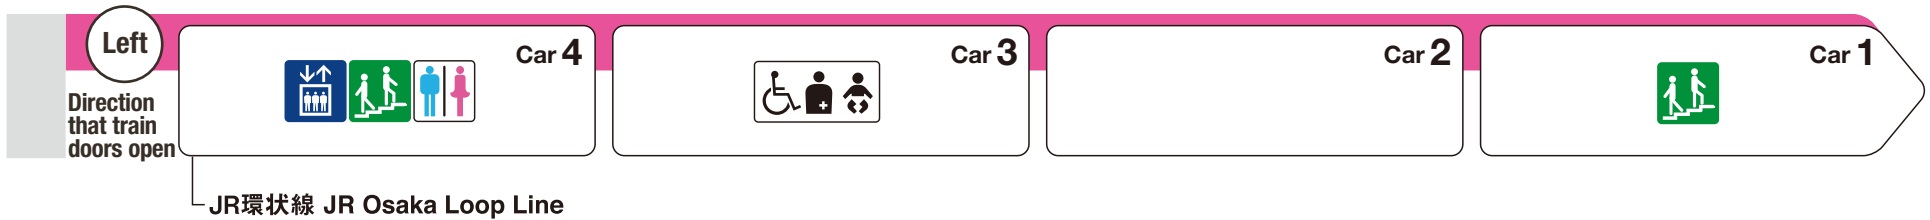

*1 indicates a space designated for wheelchairs and strollers.

For Awaza

For Nodahanshin

Elevator

Escalator

Stairs

Toilet

Wheelchair accessible toilet

Family/multipurpose toilet

Indicates an escalator that leads towards an exit from the platform.