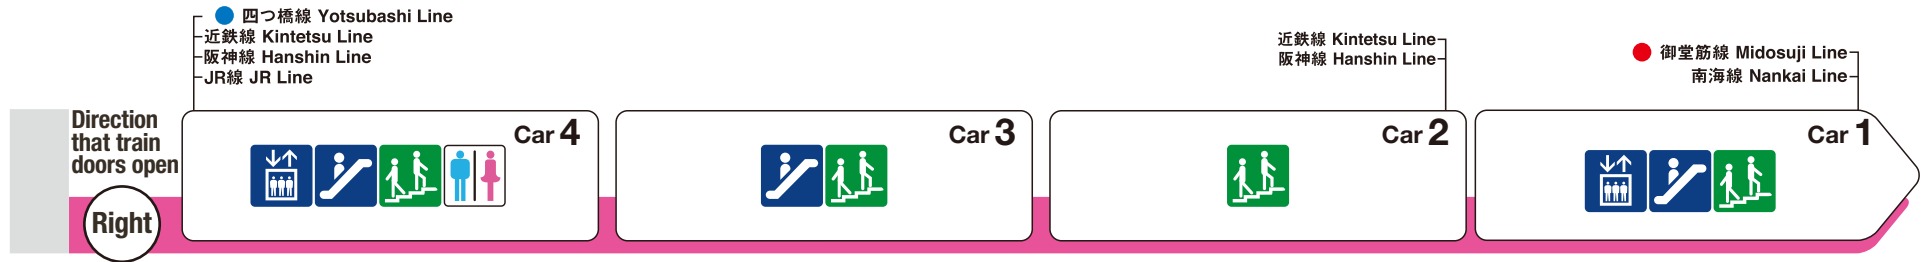

\*1 indicates a space designated for wheelchairs and strollers.

### For Nippombashi

### For Sakuragawa

Indicates an escalator that leads towards an exit from the platform.