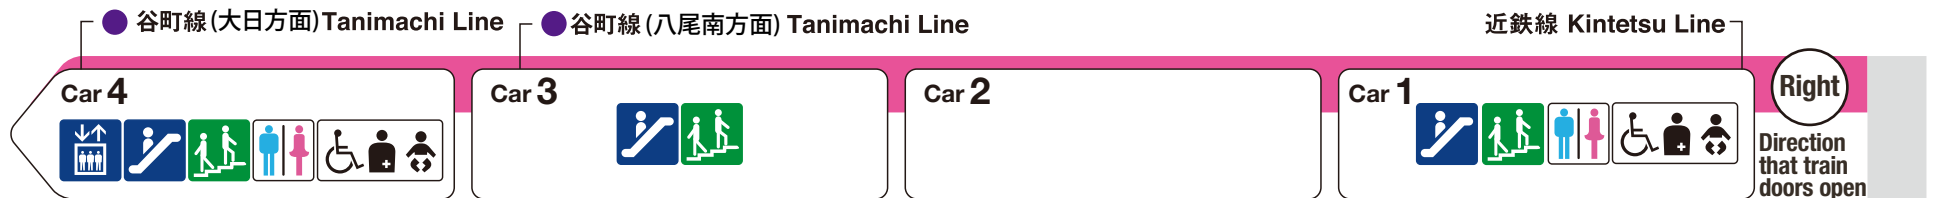

*1 indicates a space designated for wheelchairs and strollers.

For Tsuruhashi

For Nippombashi

Indicates an escalator that leads towards an exit from the platform.