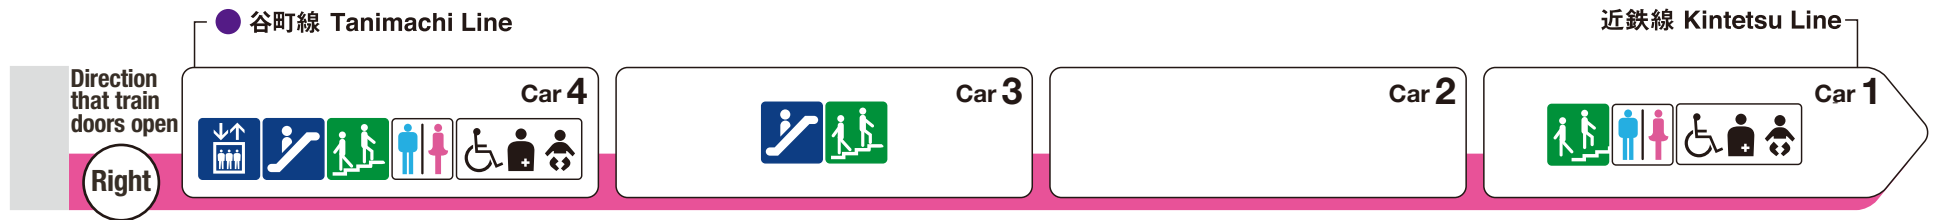

*1 indicates a space designated for wheelchairs and strollers.

For Tsuruhashi

For Nippombashi

Indicates an escalator that leads towards an exit from the platform.