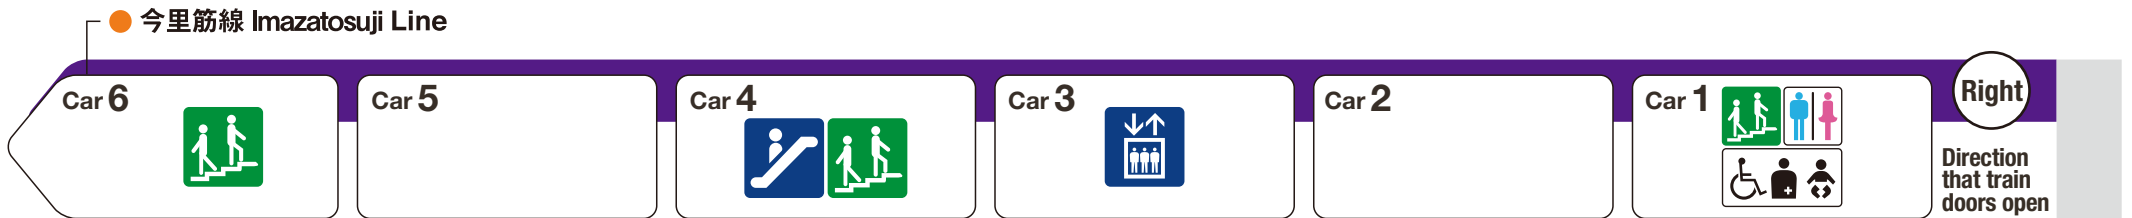

*1 indicates a space designated for wheelchairs and strollers.

*2 During weekday morning rush hours, from the first train until 9:00 AM

For Sembayashi-Omiya

For Moriguchi

Elevator

Escalator

Stairs

Toilet

Wheelchair accessible toilet

Family/multipurpose toilet

Indicates an escalator that leads towards an exit from the platform.