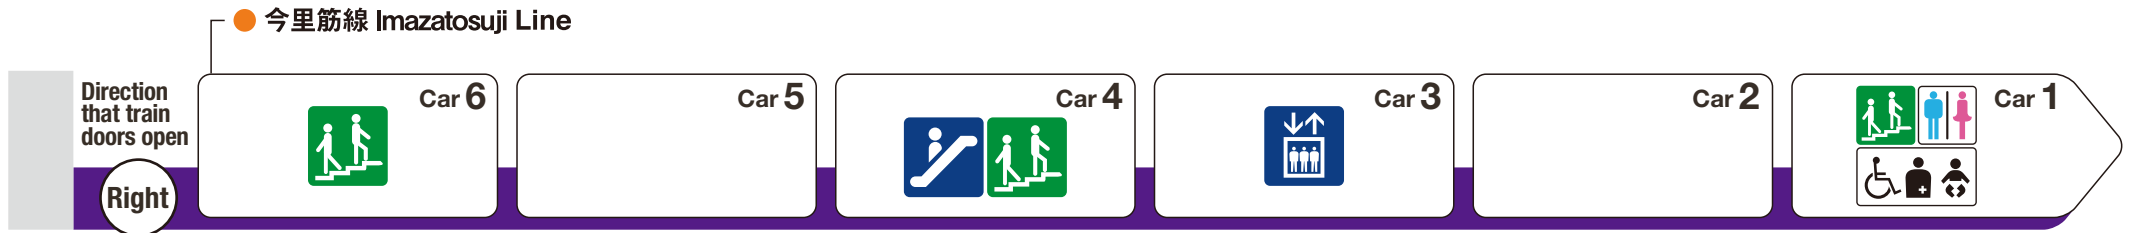

*1 indicates a space designated for wheelchairs and strollers.

*2 During weekday morning rush hours, from the first train until 9:00 AM

For Sembayashi-Omiya

For Moriguchi

Elevator

Escalator

Stairs

Toilet

Wheelchair accessible toilet

Family/multipurpose toilet

Indicates an escalator that leads towards an exit from the platform.