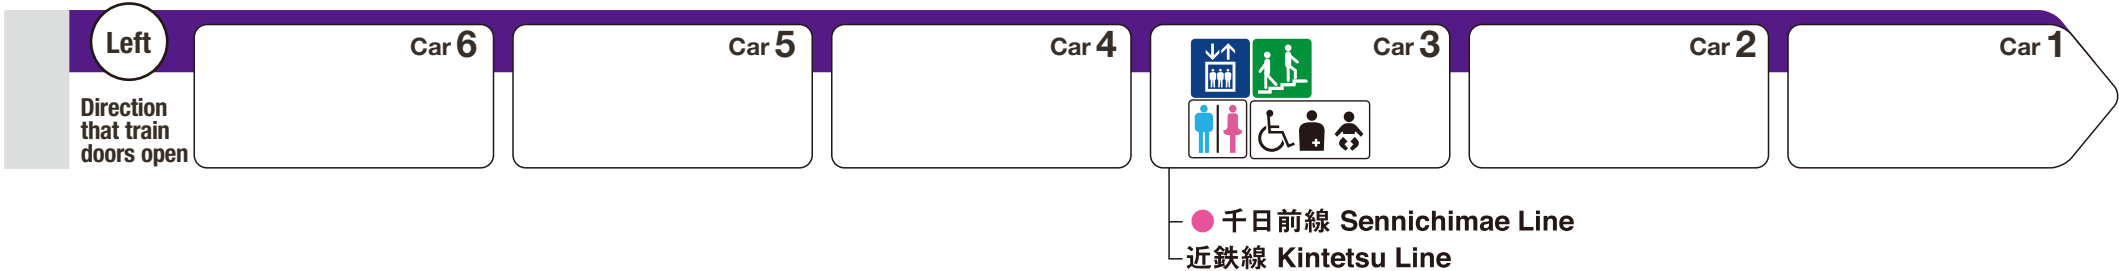

For Shitennoji-mae Yuhigaoka

For Tanimachi 6-chome

Elevator   
 Escalator   
 Stairs   
 Toilet   
 Wheelchair accessible toilet   
 Family/multipurpose toilet

Indicates an escalator that leads towards an exit from the platform.