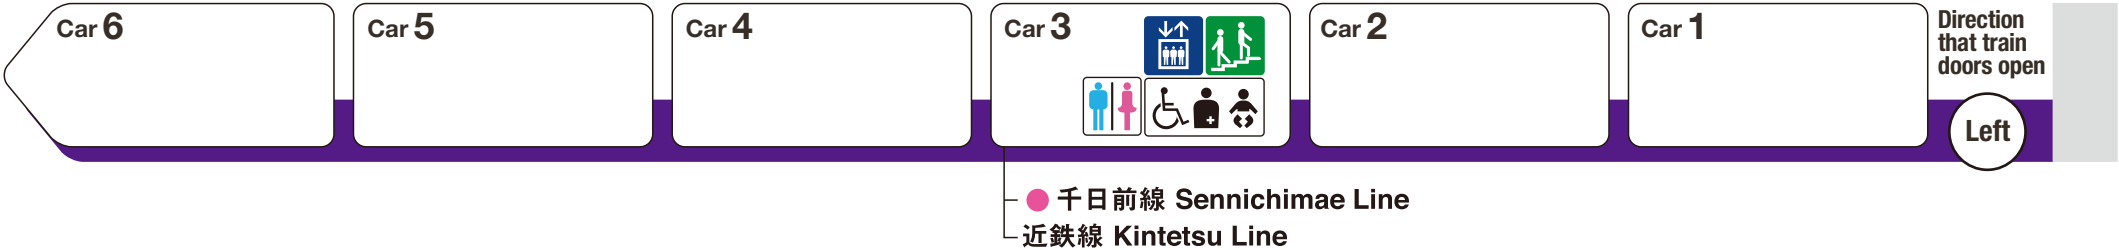

For Shitennoji-mae Yuhigaoka

For Tanimachi 6-chome

Elevator   
 Escalator   
 Stairs   
 Toilet   
 Wheelchair accessible toilet   
 Family/multipurpose toilet

Indicates an escalator that leads towards an exit from the platform.