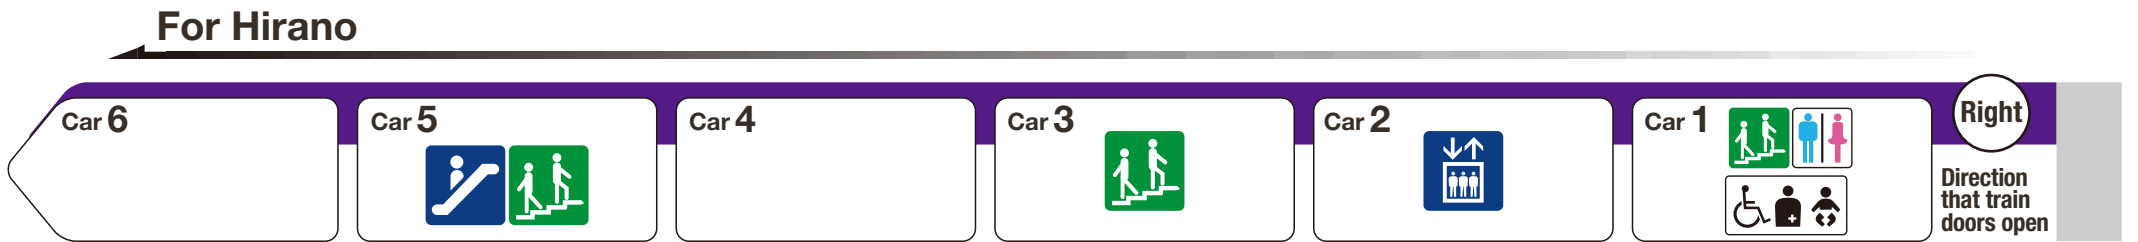

*1 indicates a space designated for wheelchairs and strollers.

*2 During weekday morning rush hours, from the first train until 9:00 AM

Elevator
 Escalator
 Stairs
 Toilet
 Wheelchair accessible toilet
 Family/multipurpose toilet

Indicates an escalator that leads towards an exit from the platform.