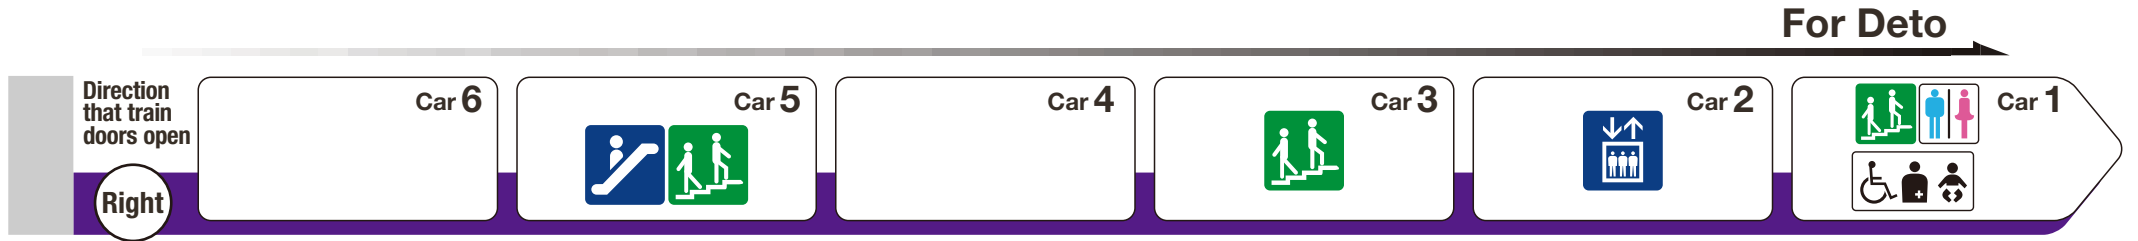

*1 indicates a space designated for wheelchairs and strollers.

*2 During weekday morning rush hours, from the first train until 9:00 AM

Elevator
 Escalator
 Stairs
 Toilet
 Wheelchair accessible toilet
 Family/multipurpose toilet

Indicates an escalator that leads towards an exit from the platform.