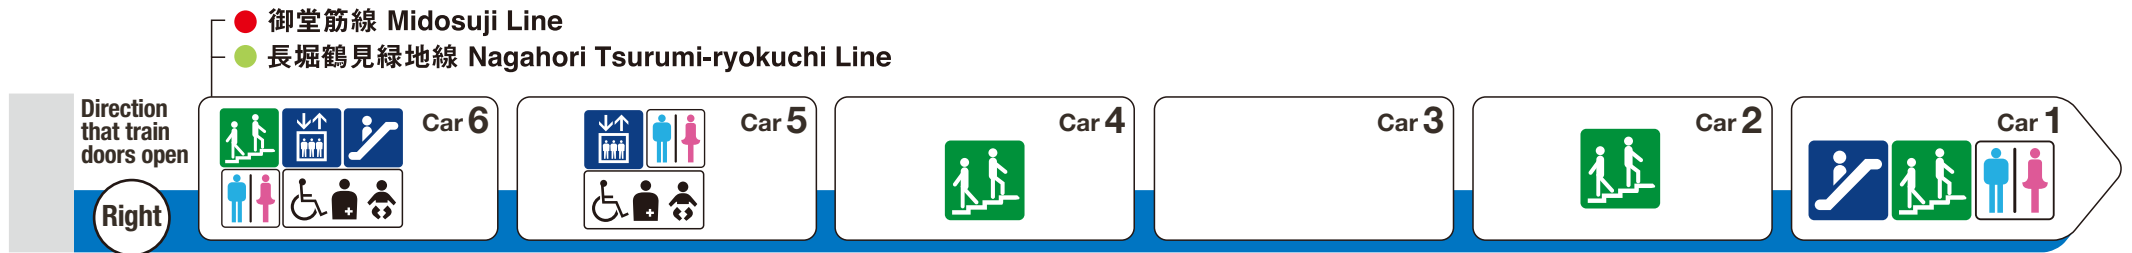

*1 ♿ indicates a space designated for wheelchairs and strollers.

For Namba

For Hommachi

Indicates an escalator that leads towards an exit from the platform.