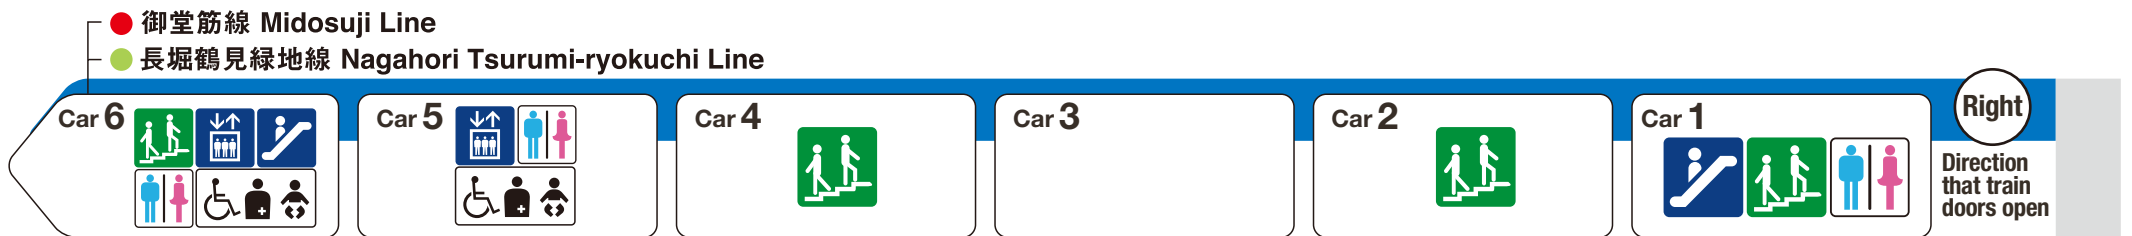

*1 ♿ indicates a space designated for wheelchairs and strollers.

For Namba

For Hommachi

Indicates an escalator that leads towards an exit from the platform.