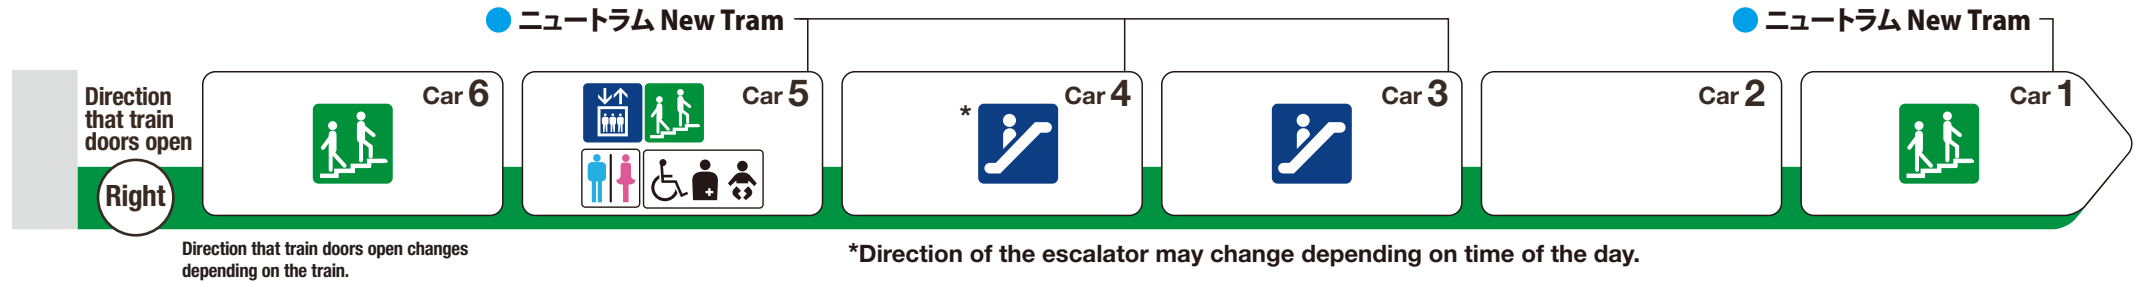

*1 ♿ indicates a space designated for wheelchairs and strollers.

For Osaka

For This is a terminating station