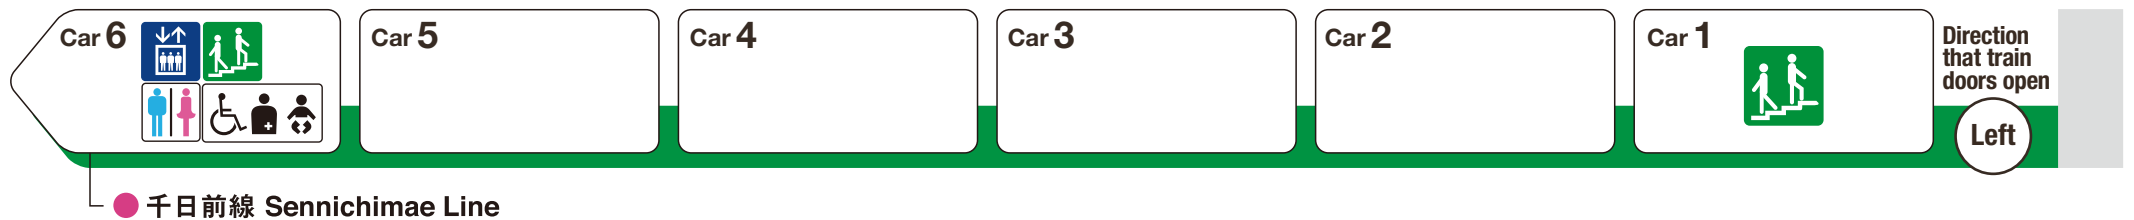

*1 ♿ indicates a space designated for wheelchairs and strollers.

For Hommachi →

For Kujo ←

Elevator

Escalator

Stairs

Toilet

Wheelchair accessible toilet

Family/multipurpose toilet

Indicates an escalator that leads towards an exit from the platform.