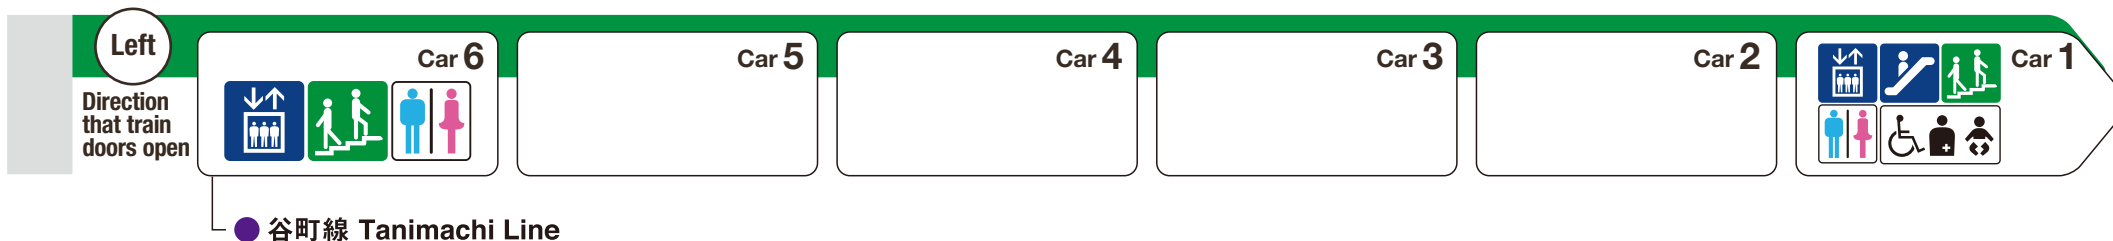

*1 ♿ indicates a space designated for wheelchairs and strollers.

For Morinomiya

For Sakaisuji-Hommachi

Elevator

Escalator

Stairs

Toilet

Wheelchair accessible toilet

Family/multipurpose toilet

Indicates an escalator that leads towards an exit from the platform.