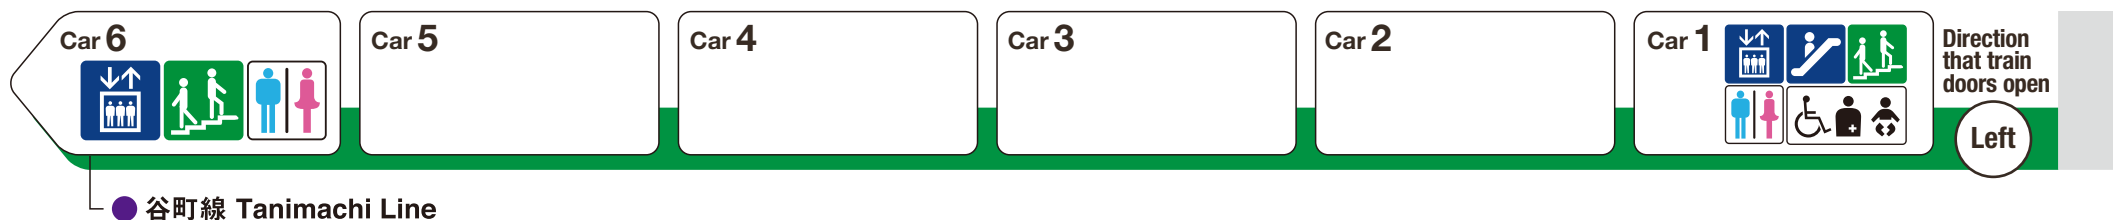

*1 ♿ indicates a space designated for wheelchairs and strollers.

For Morinomiya

For Sakaisuji-Hommachi

Elevator

Escalator

Stairs

Toilet

Wheelchair accessible toilet

Family/multipurpose toilet

Indicates an escalator that leads towards an exit from the platform.