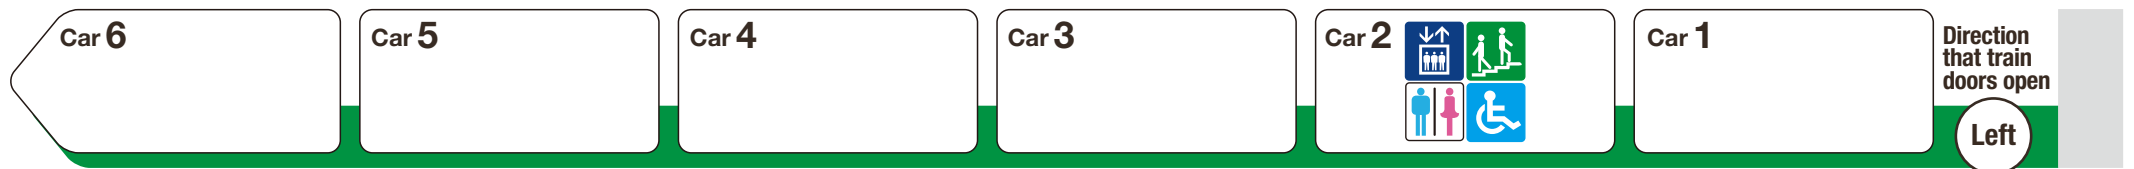

*1 ♿ indicates a space designated for wheelchairs and strollers.

For Takaida →

← For Midoribashi

Elevator

Escalator

Stairs

Toilet

Wheelchair accessible toilet

Family/multipurpose toilet

Indicates an escalator that leads towards an exit from the platform.