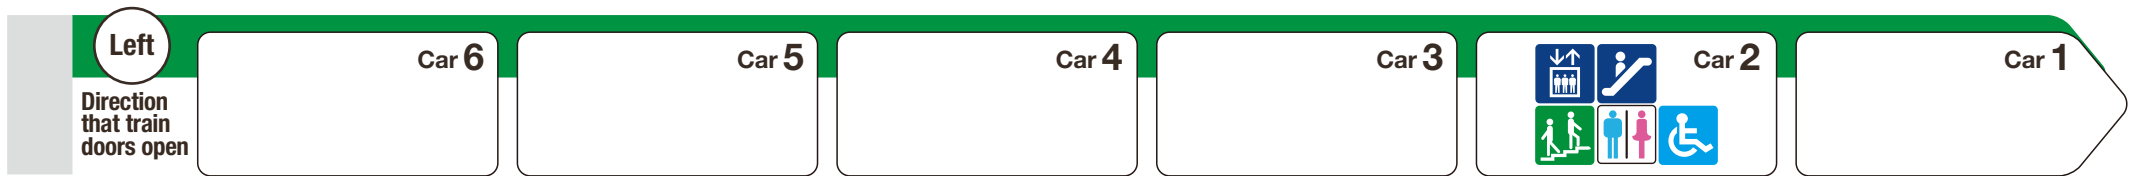

*1 ♿ indicates a space designated for wheelchairs and strollers.

For Takaida →

← For Midoribashi

Elevator

Escalator

Stairs

Toilet

Wheelchair accessible toilet

Family/multipurpose toilet

Indicates an escalator that leads towards an exit from the platform.