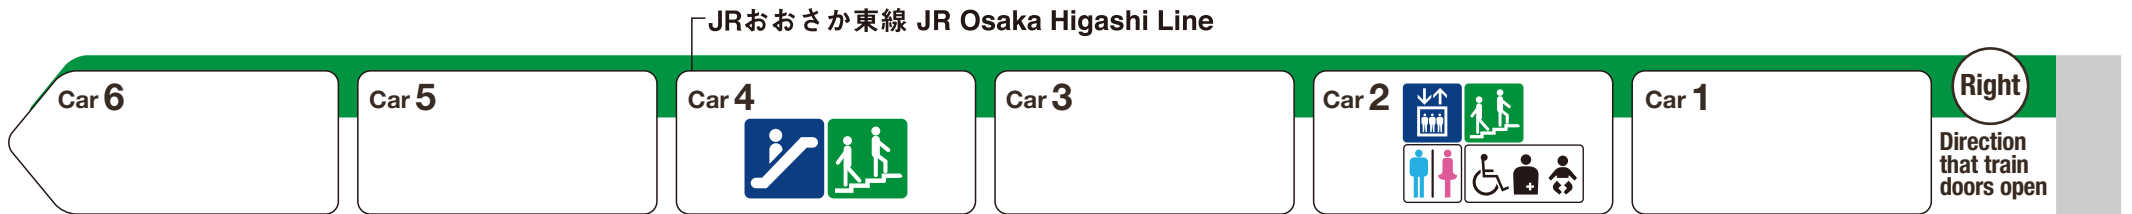

*1 ♿ indicates a space designated for wheelchairs and strollers.

For Nagata

For Fukaebashi

Elevator

Escalator

Stairs

Toilet

Wheelchair accessible toilet

Family/multipurpose toilet

Indicates an escalator that leads towards an exit from the platform.