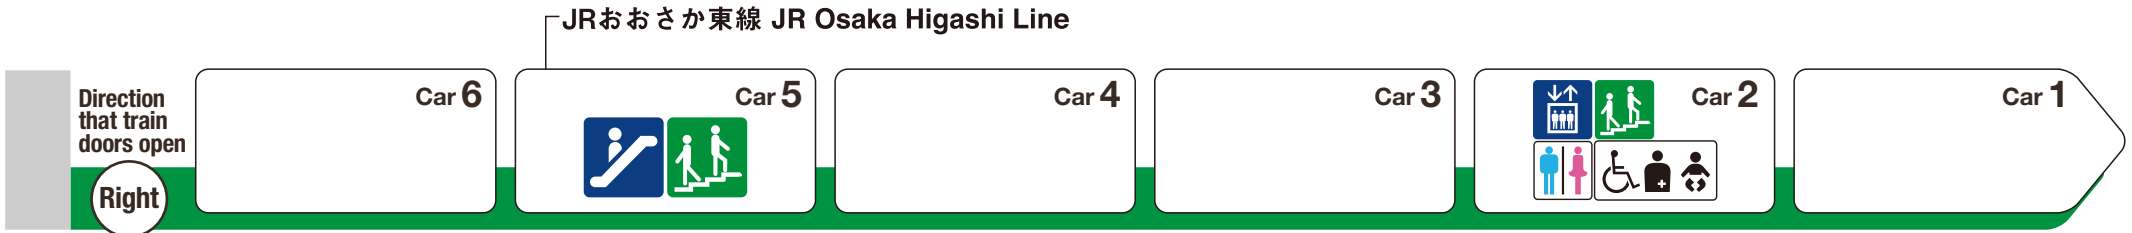

*1 ♿ indicates a space designated for wheelchairs and strollers.

For Nagata

For Fukaebashi

Elevator

Escalator

Stairs

Toilet

Wheelchair accessible toilet

Family/multipurpose toilet

Indicates an escalator that leads towards an exit from the platform.