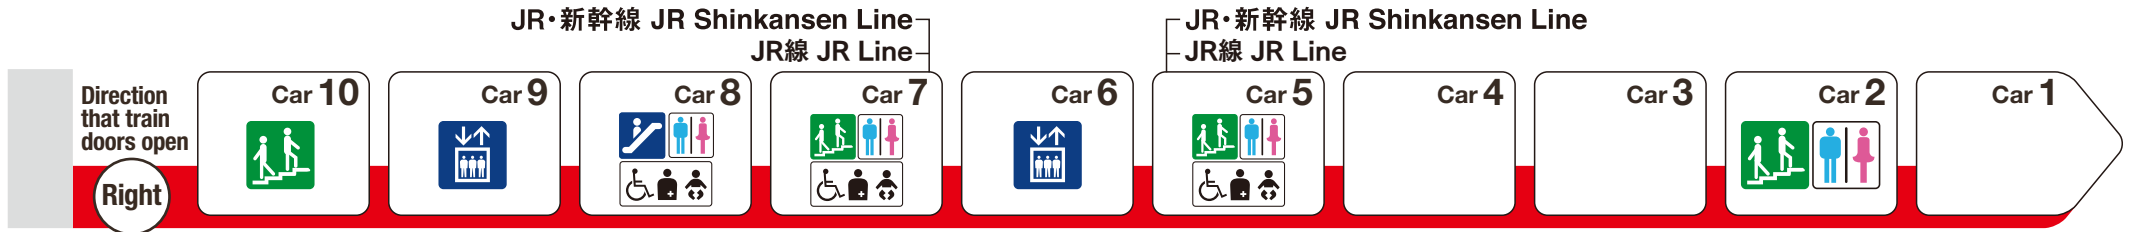

*1 indicates a space designated for wheelchairs and strollers.

*2 All day during the week

For Nishinakajima-Minamigata

For Higashimikuni

Elevator

Escalator

Stairs

Toilet

Wheelchair accessible toilet

Family/multipurpose toilet

Indicates an escalator that leads towards an exit from the platform.