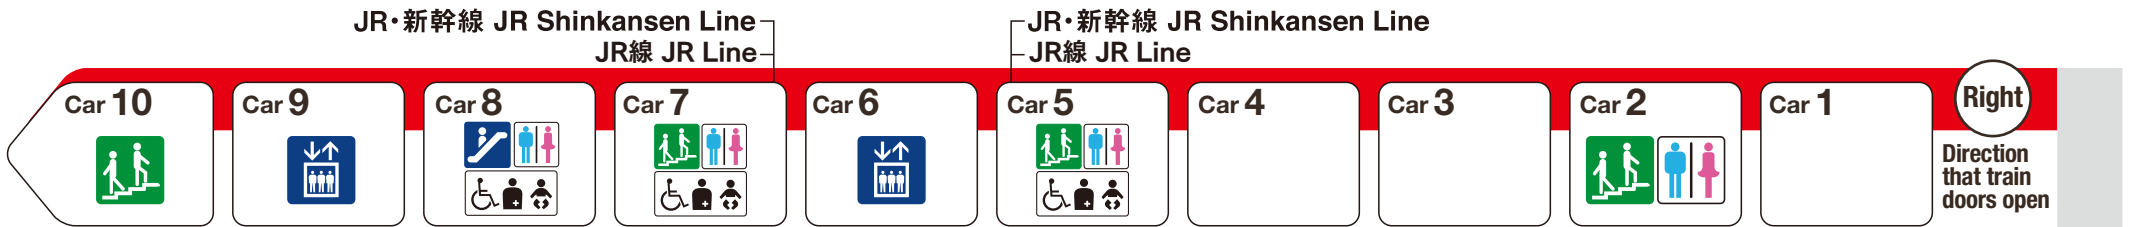

*1 indicates a space designated for wheelchairs and strollers.

*2 All day during the week

For Nishinakajima-Minamigata

For Higashimikuni

Elevator

Escalator

Stairs

Toilet

Wheelchair accessible toilet

Family/multipurpose toilet

Indicates an escalator that leads towards an exit from the platform.