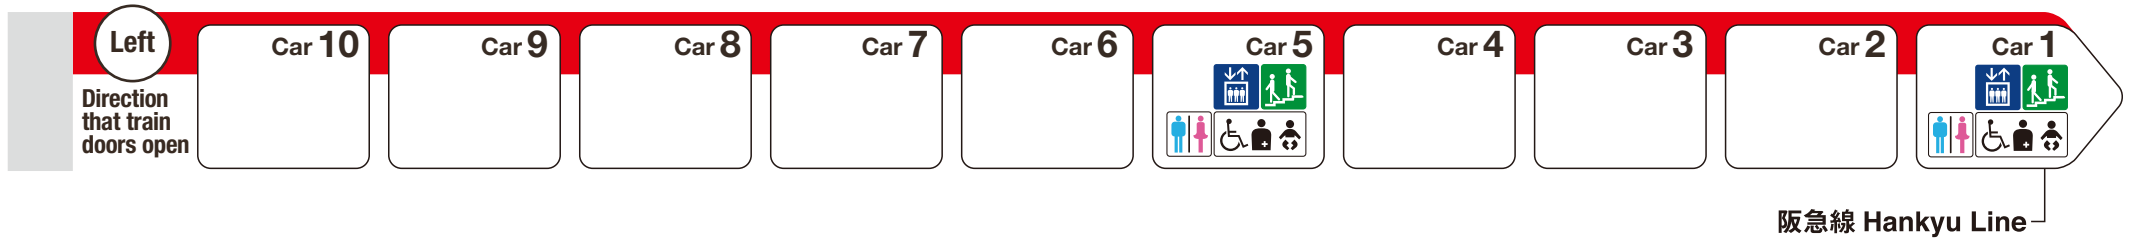

\*1 ♿ indicates a space designated for wheelchairs and strollers.

\*2 All day during the week

For Nakatsu

阪急線 Hankyu Line

For Shin-Osaka

阪急線 Hankyu Line

Elevator

Escalator

Stairs

Toilet

Wheelchair accessible toilet

Family/multipurpose toilet

Indicates an escalator that leads towards an exit from the platform.