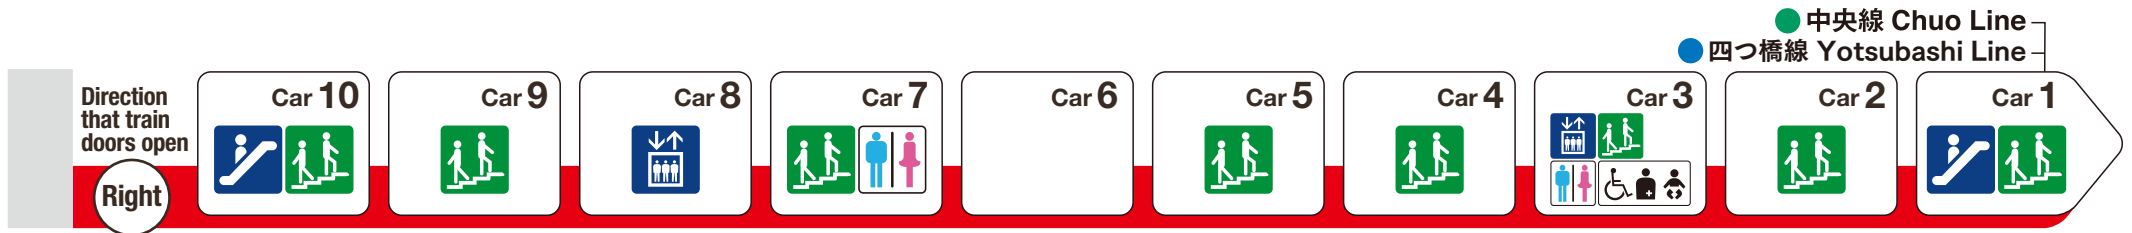

*1 indicates a space designated for wheelchairs and strollers.

*2 All day during the week

For Shinsaibashi

For Yodoyabashi

Elevator

Escalator

Stairs

Toilet

Wheelchair accessible toilet

Family/multipurpose toilet

Indicates an escalator that leads towards an exit from the platform.