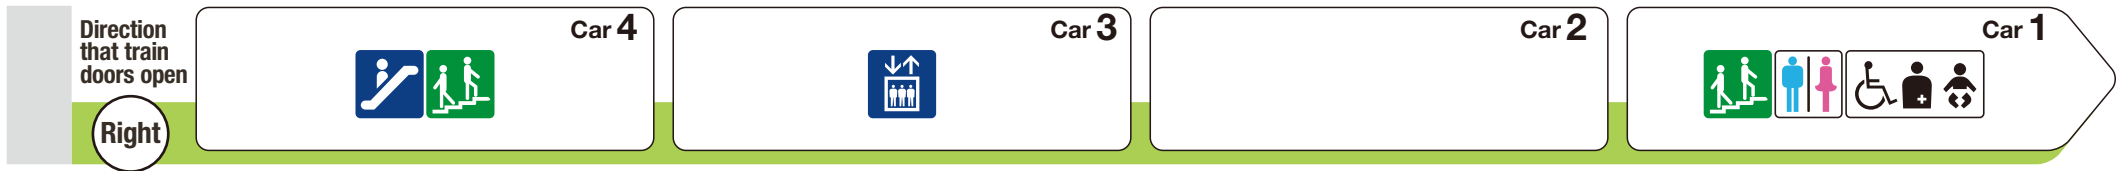

*1 ♿ indicates a space designated for wheelchairs and strollers.

For Shinsaibashi

-  Elevator
-  Escalator
-  Stairs
-  Toilet
-  Wheelchair accessible toilet
-  Family/multipurpose toilet

Indicates an escalator that leads towards an exit from the platform.