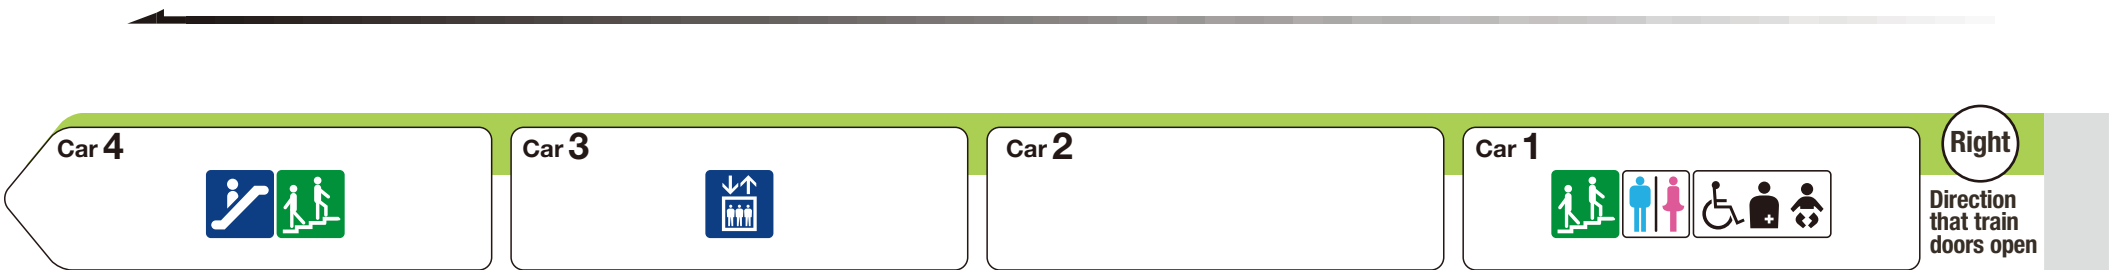

*1 ♿ indicates a space designated for wheelchairs and strollers.

For Shinsaibashi

-  Elevator
-  Escalator
-  Stairs
-  Toilet
-  Wheelchair accessible toilet
-  Family/multipurpose toilet

Indicates an escalator that leads towards an exit from the platform.