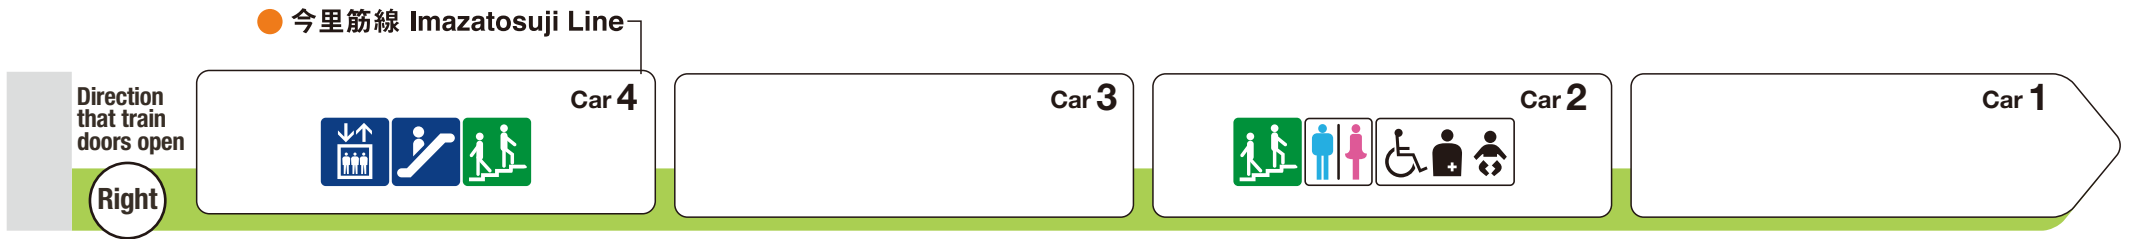

*1 ♿ indicates a space designated for wheelchairs and strollers.

For Imafuku-Tsurumi

For Kyobashi

Indicates an escalator that leads towards an exit from the platform.