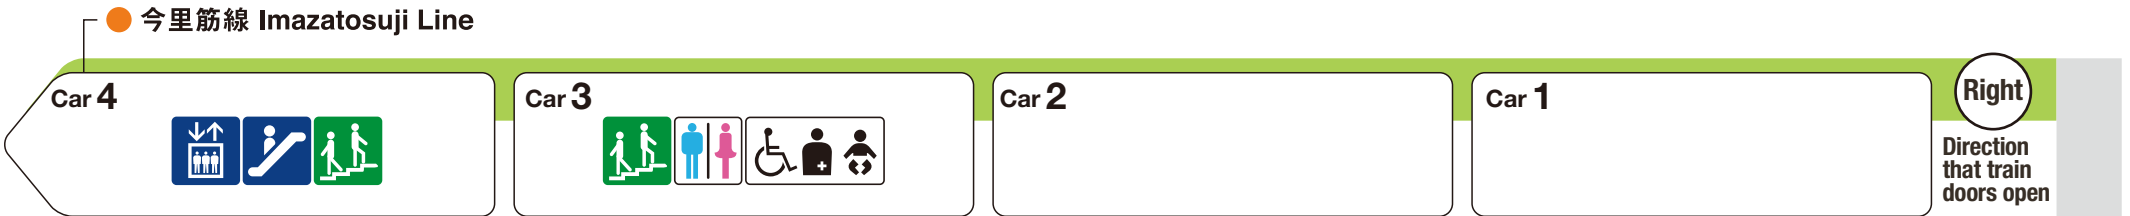

*1 ♿ indicates a space designated for wheelchairs and strollers.

For Imafuku-Tsurumi

For Kyobashi

Indicates an escalator that leads towards an exit from the platform.