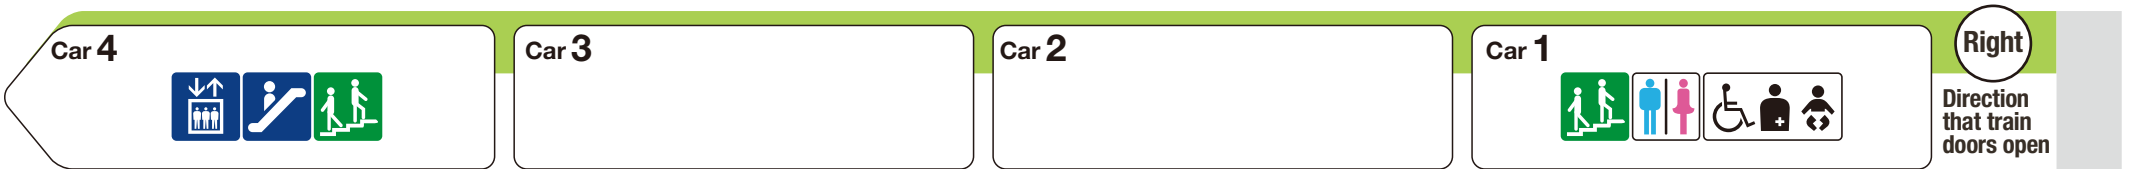

*1 ♿ indicates a space designated for wheelchairs and strollers.

For Kadoma-minami

For Yokozutsumi

Indicates an escalator that leads towards an exit from the platform.