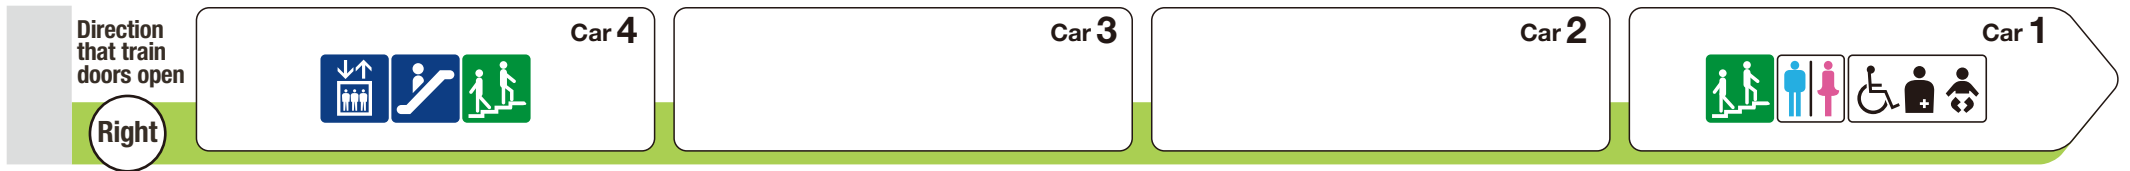

*1 ♿ indicates a space designated for wheelchairs and strollers.

For Kadoma-minami

For Yokozutsumi

Indicates an escalator that leads towards an exit from the platform.