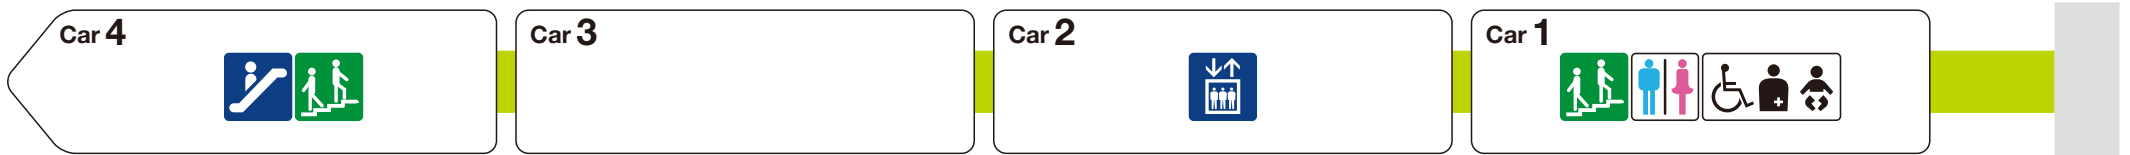

\*1 ♿ indicates a space designated for wheelchairs and strollers.

This station is the last stop.

Direction that train doors open changes depending on the train.

For Tsurumi-ryokuchi

Direction that train doors open changes depending on the train.

Indicates an escalator that leads towards an exit from the platform.