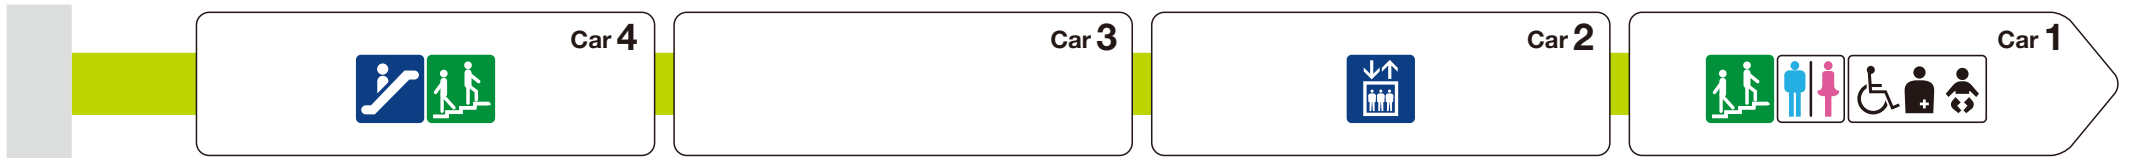

\*1 ♿ indicates a space designated for wheelchairs and strollers.

This station is the last stop.

Direction that train doors open changes depending on the train.

For Tsurumi-ryokuchi

Direction that train doors open changes depending on the train.

Indicates an escalator that leads towards an exit from the platform.