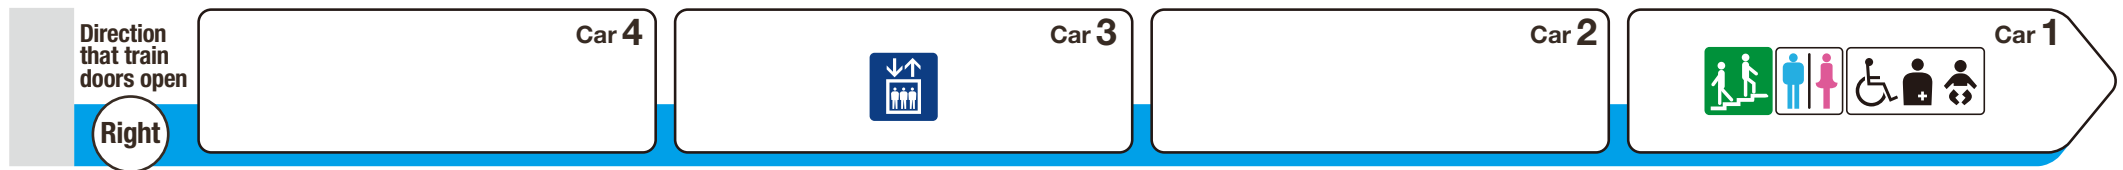

*1 indicates a space designated for wheelchairs and strollers.

*2 Space designated for wheelchairs may not be available on some train cars.

For Hirabayashi

For Nanko-higashi

Elevator

Escalator

Stairs

Toilet

Wheelchair accessible toilet

Family/multipurpose toilet

Indicates an escalator that leads towards an exit from the platform.