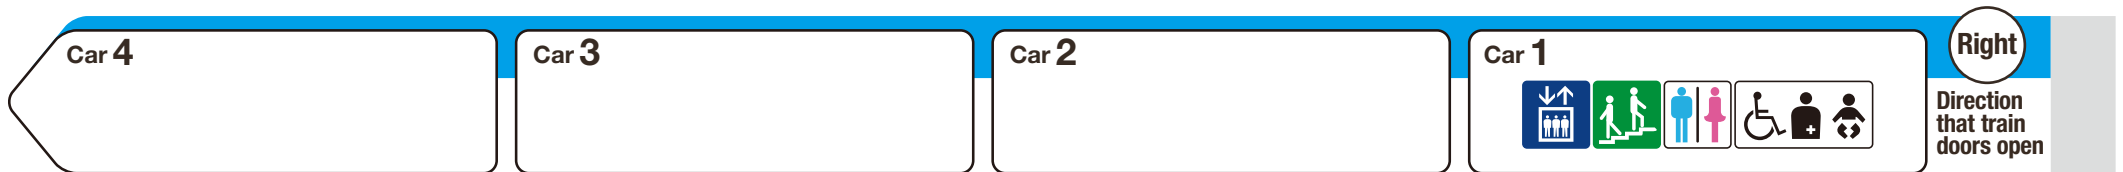

*1 indicates a space designated for wheelchairs and strollers.

*2 Space designated for wheelchairs may not be available on some train cars.

For Hirabayashi

For Nanko-higashi

Elevator

Escalator

Stairs

Toilet

Wheelchair accessible toilet

Family/multipurpose toilet

Indicates an escalator that leads towards an exit from the platform.