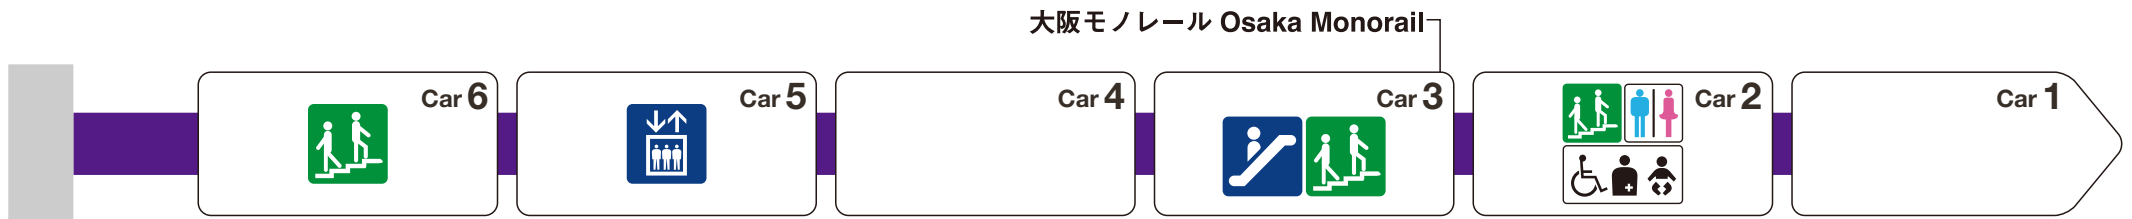

*1 ♿ indicates a space designated for wheelchairs and strollers.

*2 During weekday morning rush hours, from the first train until 9:00 AM

For Moriguchi

Direction that train doors open changes depending on the train.

This station is the last stop.

Direction that train doors open changes depending on the train.

Elevator

Escalator

Stairs

Toilet

Wheelchair accessible toilet

Family/multipurpose toilet

Indicates an escalator that leads towards an exit from the platform.