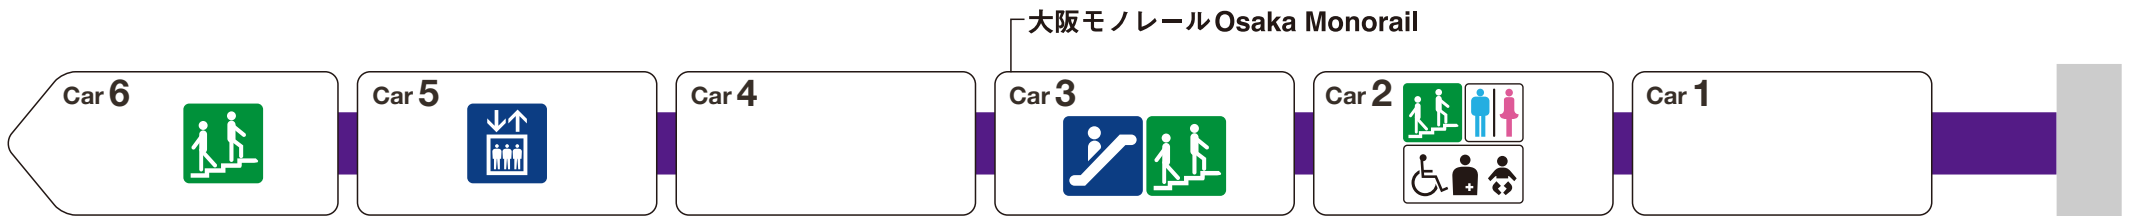

*1 ♿ indicates a space designated for wheelchairs and strollers.

*2 During weekday morning rush hours, from the first train until 9:00 AM

For Moriguchi

Direction that train doors open changes depending on the train.

This station is the last stop.

Direction that train doors open changes depending on the train.

Elevator

Escalator

Stairs

Toilet

Wheelchair accessible toilet

Family/multipurpose toilet

Indicates an escalator that leads towards an exit from the platform.