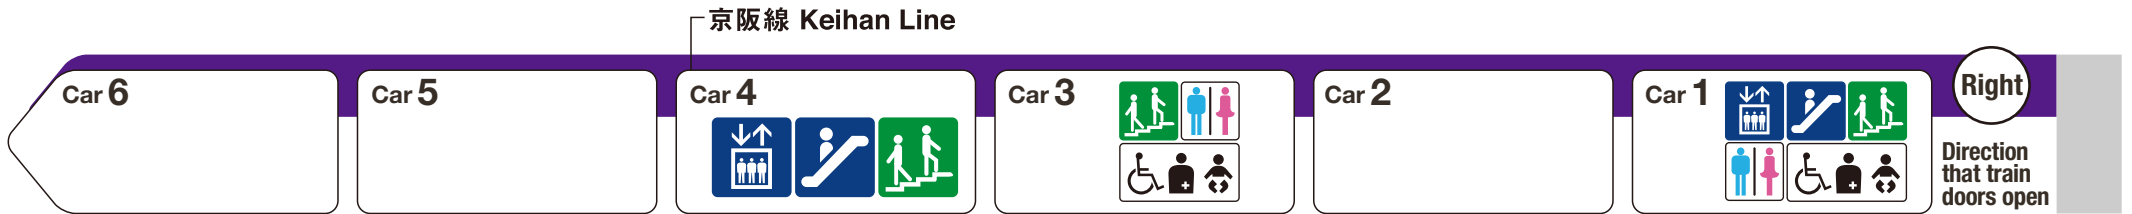

*1 indicates a space designated for wheelchairs and strollers.

*2 During weekday morning rush hours, from the first train until 9:00 AM

For Tanimachi 4-chome

For Minamimorimachi

Elevator

Escalator

Stairs

Toilet

Wheelchair accessible toilet

Family/multipurpose toilet

Indicates an escalator that leads towards an exit from the platform.