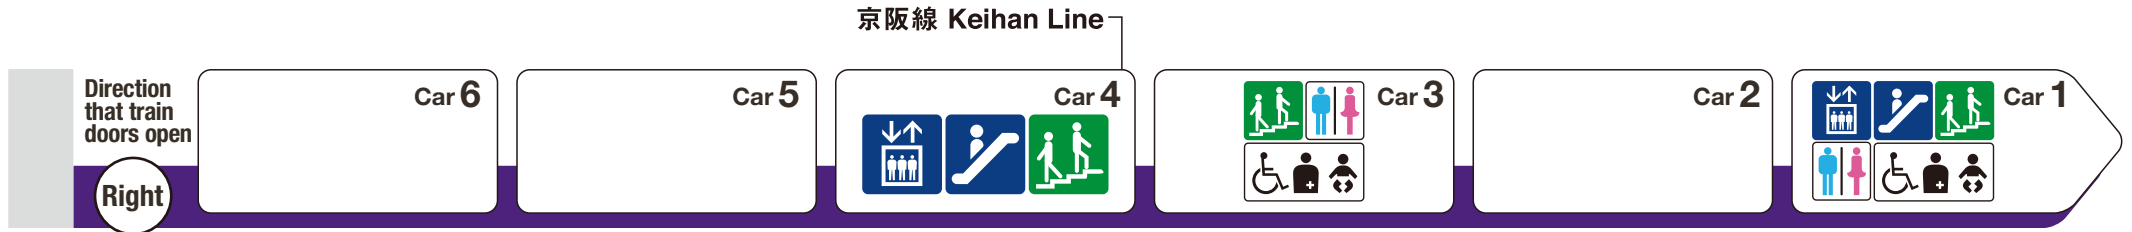

*1 indicates a space designated for wheelchairs and strollers.

*2 During weekday morning rush hours, from the first train until 9:00 AM

For Tanimachi 4-chome

For Minamimorimachi

Elevator

Escalator

Stairs

Toilet

Wheelchair accessible toilet

Family/multipurpose toilet

Indicates an escalator that leads towards an exit from the platform.