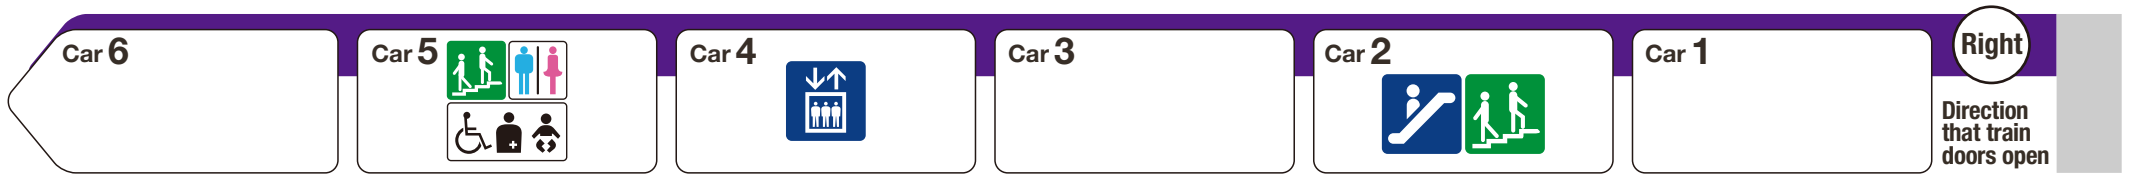

*1 indicates a space designated for wheelchairs and strollers.

*2 During weekday morning rush hours, from the first train until 9:00 AM

For Yao-minami

For Deto

Elevator

Escalator

Stairs

Toilet

Wheelchair accessible toilet

Family/multipurpose toilet

Indicates an escalator that leads towards an exit from the platform.