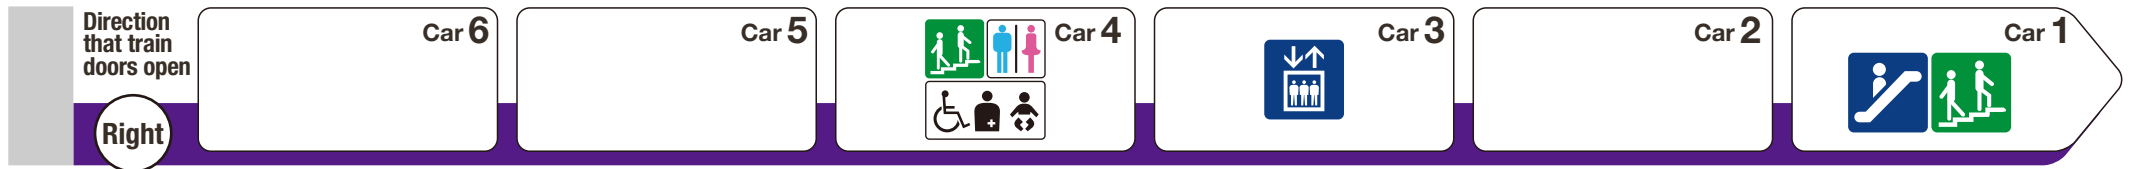

*1 indicates a space designated for wheelchairs and strollers.

*2 During weekday morning rush hours, from the first train until 9:00 AM

For Yao-minami

For Deto

Elevator

Escalator

Stairs

Toilet

Wheelchair accessible toilet

Family/multipurpose toilet

Indicates an escalator that leads towards an exit from the platform.