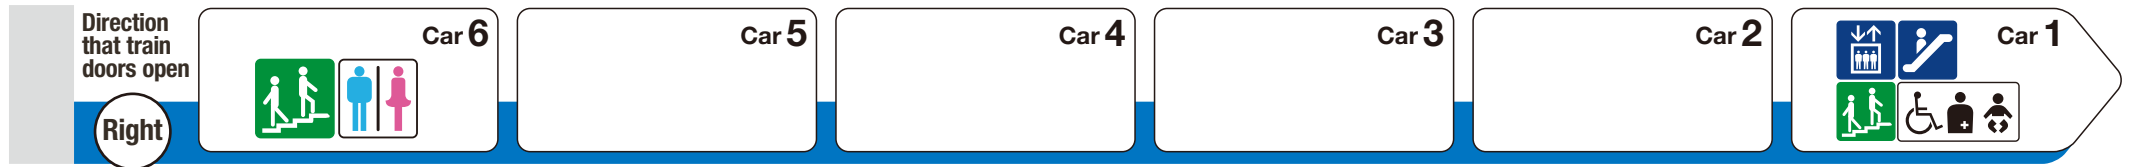

*1 indicates a space designated for wheelchairs and strollers.

For Kitakagaya

For Kishinosato

Elevator

Escalator

Stairs

Toilet

Wheelchair accessible toilet

Family/multipurpose toilet

Indicates an escalator that leads towards an exit from the platform.