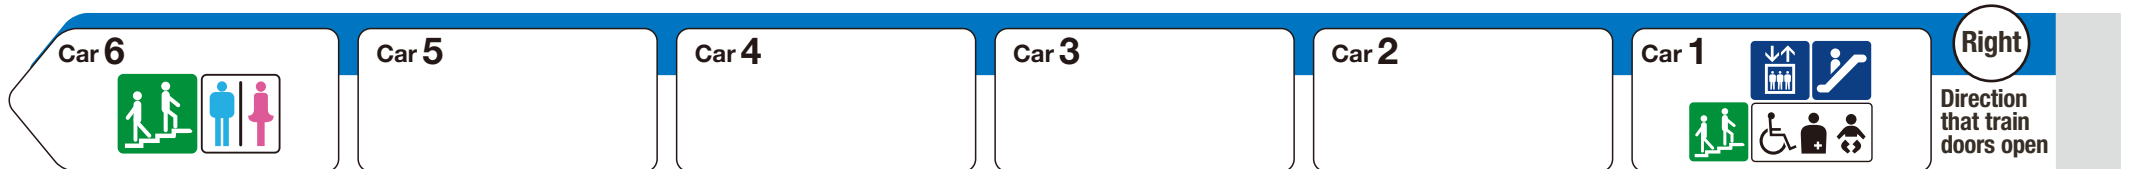

*1 indicates a space designated for wheelchairs and strollers.

For Kitakagaya

For Kishinosato

Elevator

Escalator

Stairs

Toilet

Wheelchair accessible toilet

Family/multipurpose toilet

Indicates an escalator that leads towards an exit from the platform.