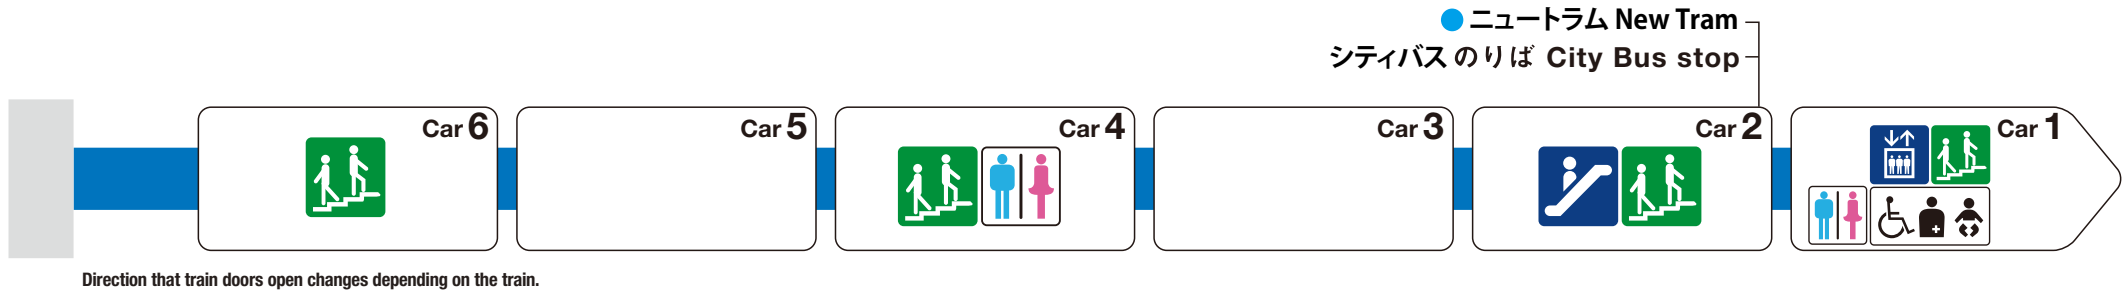

*1 ♿ indicates a space designated for wheelchairs and strollers.

This station is the last stop.

Direction that train doors open changes depending on the train.

For Kitakagaya

Direction that train doors open changes depending on the train.

Elevator

Escalator

Stairs

Toilet

Wheelchair accessible toilet

Family/multipurpose toilet

Indicates an escalator that leads towards an exit from the platform.