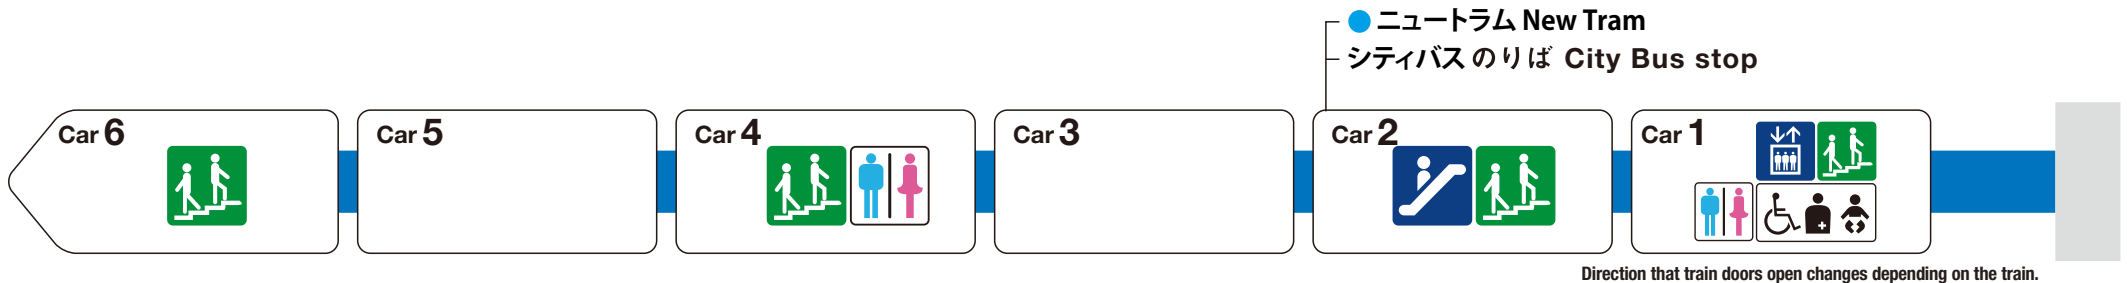

*1 ♿ indicates a space designated for wheelchairs and strollers.

This station is the last stop.

Direction that train doors open changes depending on the train.

For Kitakagaya

Direction that train doors open changes depending on the train.

Elevator

Escalator

Stairs

Toilet

Wheelchair accessible toilet

Family/multipurpose toilet

Indicates an escalator that leads towards an exit from the platform.