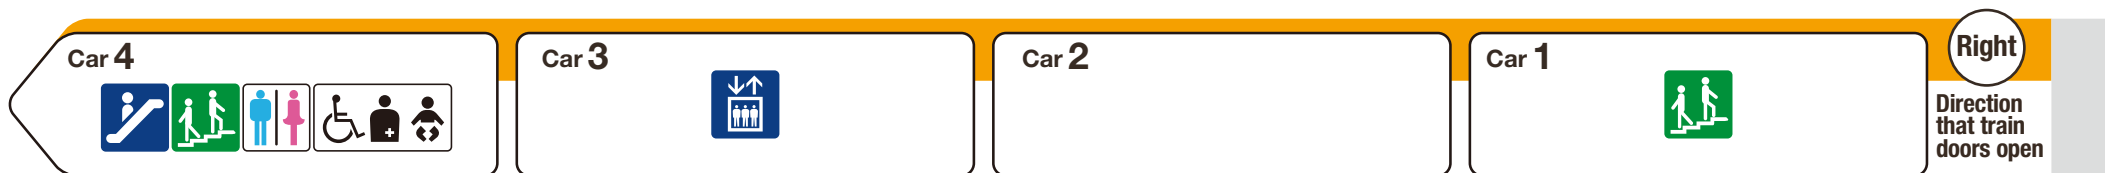

*1 indicates a space designated for wheelchairs and strollers.

For Shimmori-Furuichi

For Taishibashi-Imaichi

- Elevator
- Escalator
Indicates an escalator that leads towards an exit from the platform.
- Stairs
- Toilet
- Wheelchair accessible toilet
- Family/multipurpose toilet