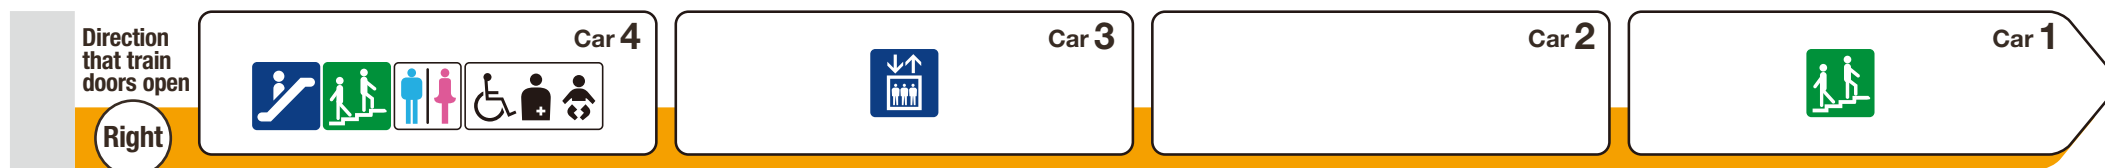

*1 indicates a space designated for wheelchairs and strollers.

For Shimmori-Furuichi

For Taishibashi-Imaichi

- Elevator
- Escalator
Indicates an escalator that leads towards an exit from the platform.
- Stairs
- Toilet
- Wheelchair accessible toilet
- Family/multipurpose toilet