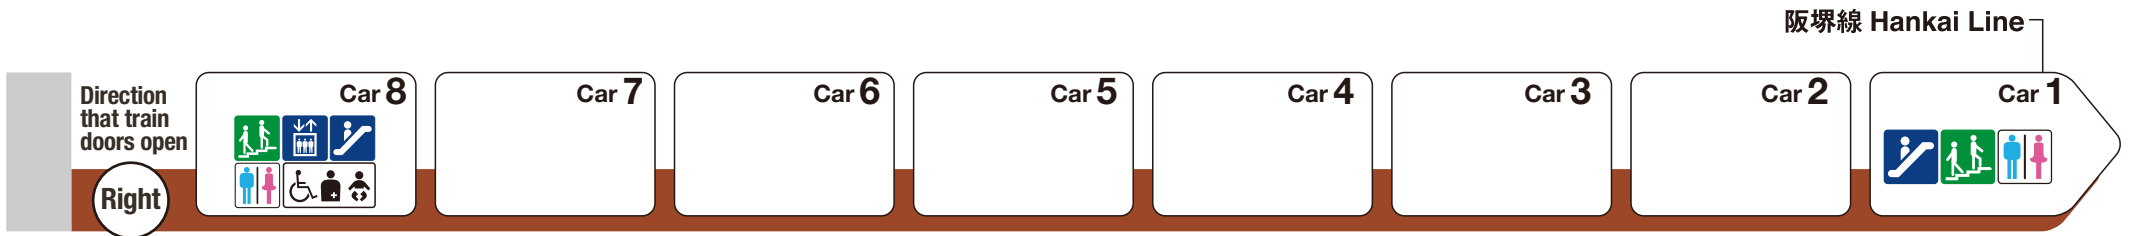

*1 ♿ indicates a space designated for wheelchairs and strollers.

For Dobutsuen-mae

For Nippombashi

Elevator

Escalator

Stairs

Toilet

Wheelchair accessible toilet

Family/multipurpose toilet

Indicates an escalator that leads towards an exit from the platform.