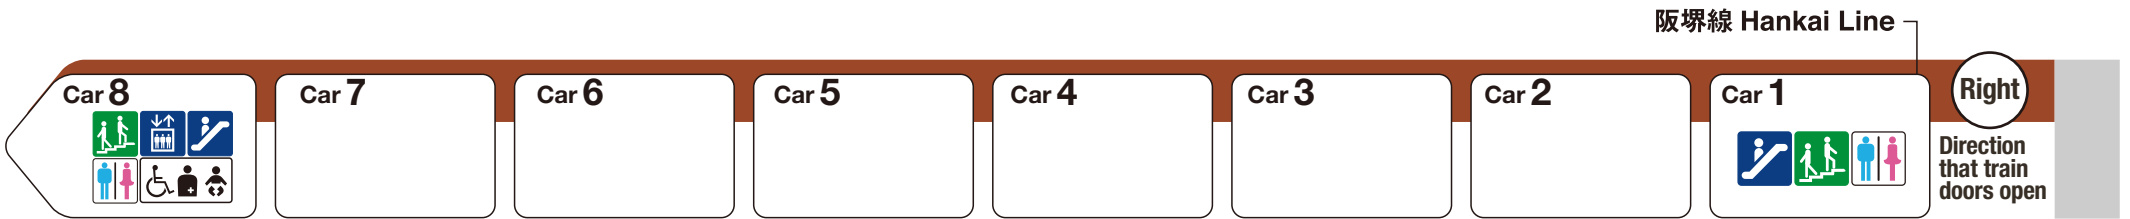

*1 ♿ indicates a space designated for wheelchairs and strollers.

For Dobutsuen-mae

For Nippombashi

Elevator

Escalator

Stairs

Toilet

Wheelchair accessible toilet

Family/multipurpose toilet

Indicates an escalator that leads towards an exit from the platform.