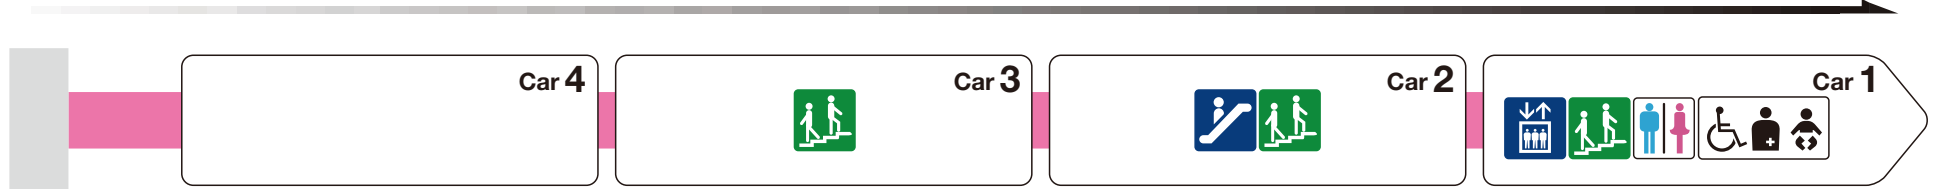

*1 indicates a space designated for wheelchairs and strollers.

This station is the last stop.

Direction that train doors open changes depending on the train.

For Kita-Tatsumi

Direction that train doors open changes depending on the train.

Elevator

Escalator

Stairs

Toilet

Wheelchair accessible toilet

Family/multipurpose toilet

Indicates an escalator that leads towards an exit from the platform.