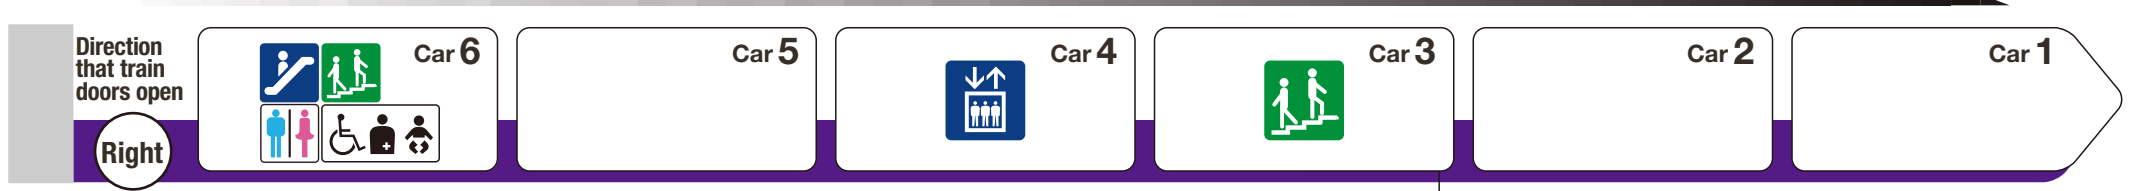

*1 ♿ indicates a space designated for wheelchairs and strollers.

*2 During weekday morning rush hours, from the first train until 9:00 AM

For Miyakojima

JRおおさか東線 JR Osaka Higashi Line

For Sekime-Takadono

JRおおさか東線 JR Osaka Higashi Line

Elevator

Escalator

Stairs

Toilet

Wheelchair accessible toilet

Family/multipurpose toilet

Indicates an escalator that leads towards an exit from the platform.