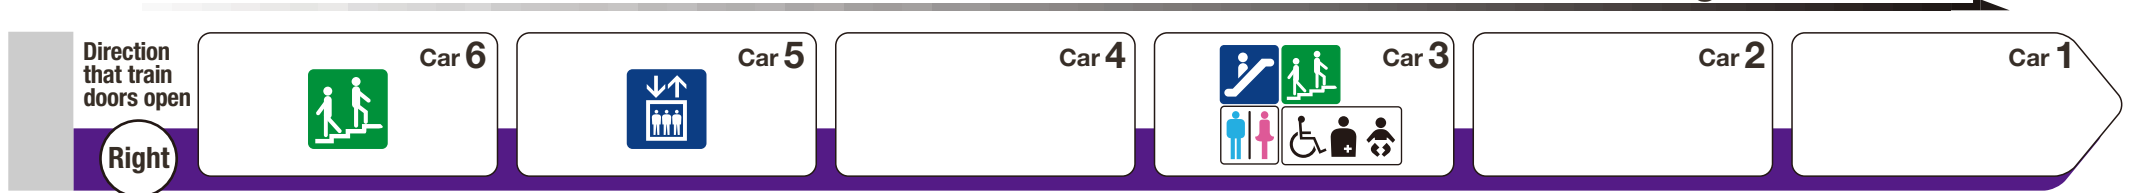

*1 indicates a space designated for wheelchairs and strollers.

*2 During weekday morning rush hours, from the first train until 9:00 AM

For Komagawa-Nakano

For Fuminosato

Elevator

Escalator

Stairs

Toilet

Wheelchair accessible toilet

Family/multipurpose toilet

Indicates an escalator that leads towards an exit from the platform.