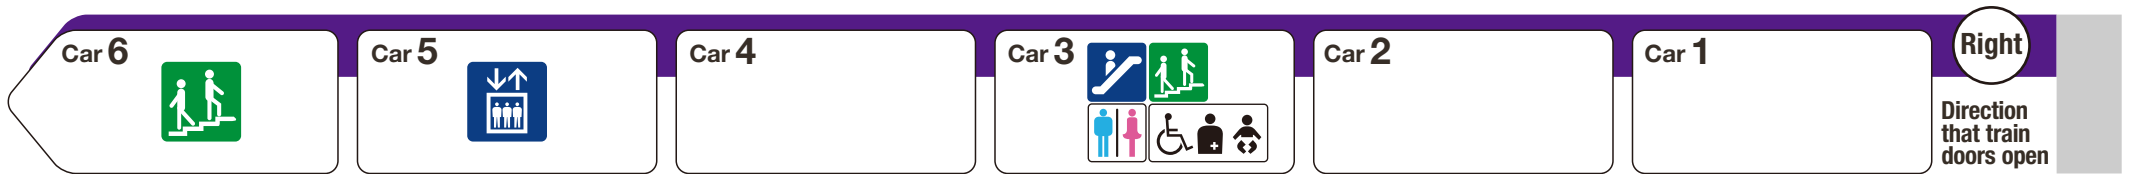

*1 indicates a space designated for wheelchairs and strollers.

*2 During weekday morning rush hours, from the first train until 9:00 AM

For Komagawa-Nakano

For Fuminosato

Elevator

Escalator

Stairs

Toilet

Wheelchair accessible toilet

Family/multipurpose toilet

Indicates an escalator that leads towards an exit from the platform.